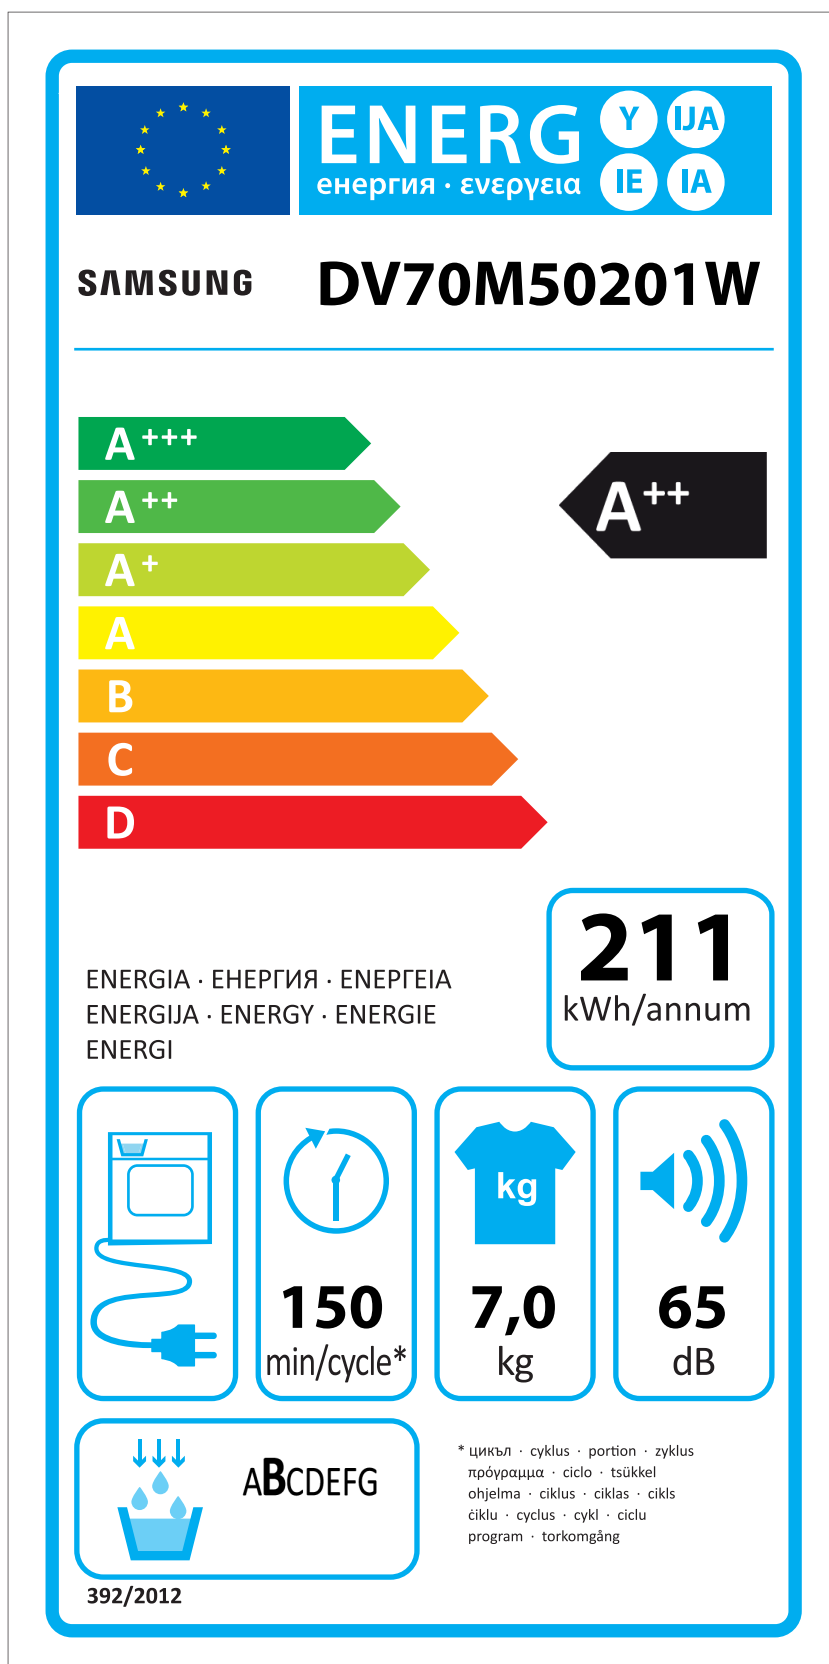

# ERP LABEL ENERGY (DRYER CONDENSER TYPE)

CODE : DC68-03225C  
Size : 110 x 220 (mm)  
Material : ART