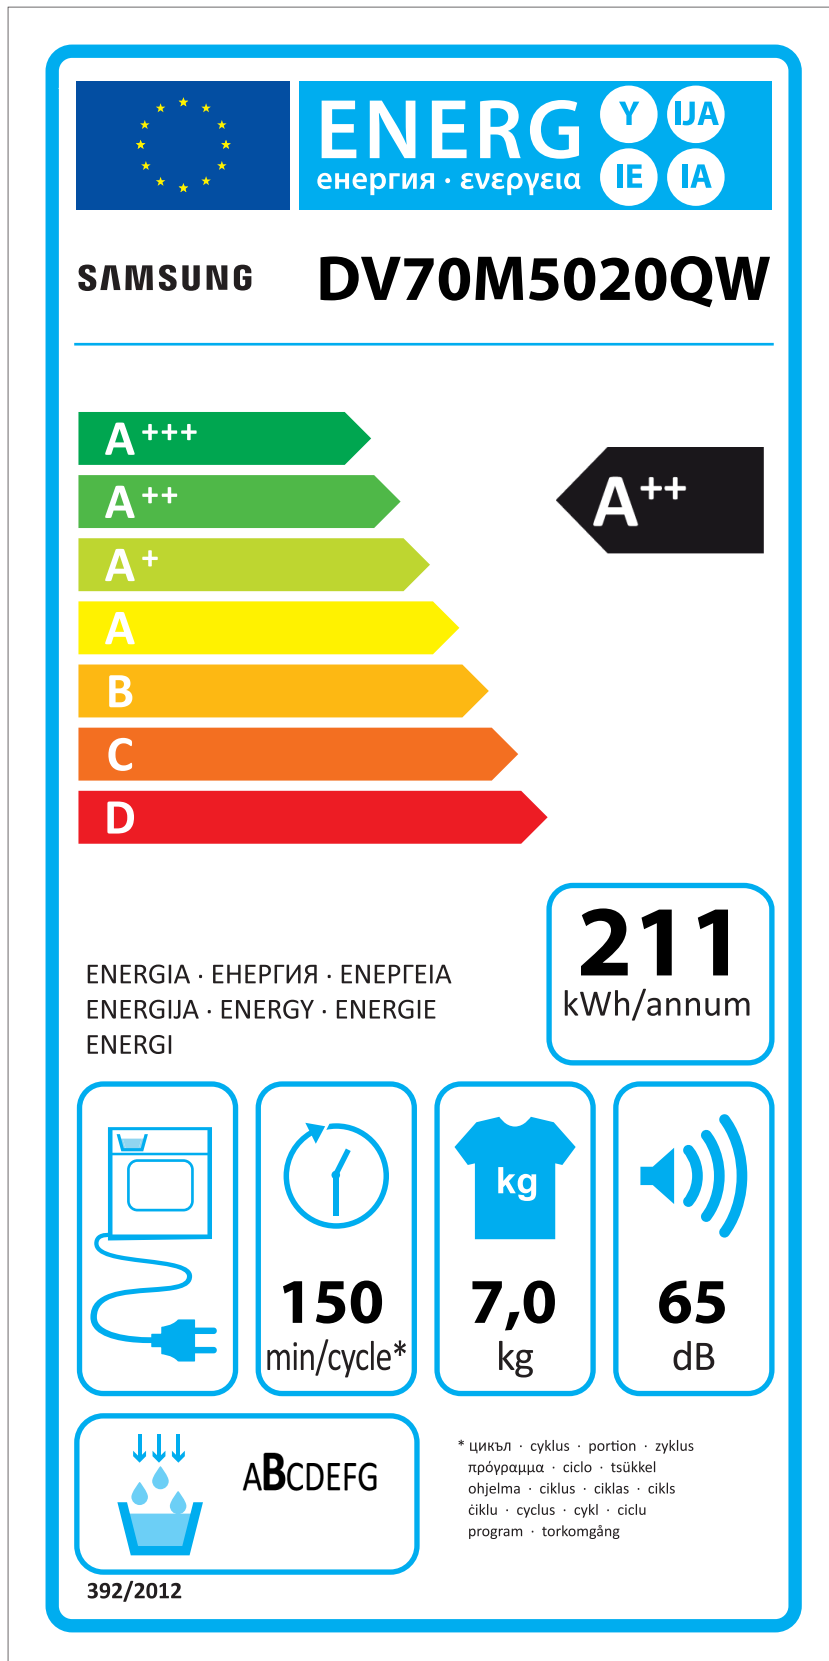

ERP LABEL ENERGY (DRYER CONDENSER TYPE)

CODE : DC68-03225C
Size : 110 x 220 (mm)
Material : ART