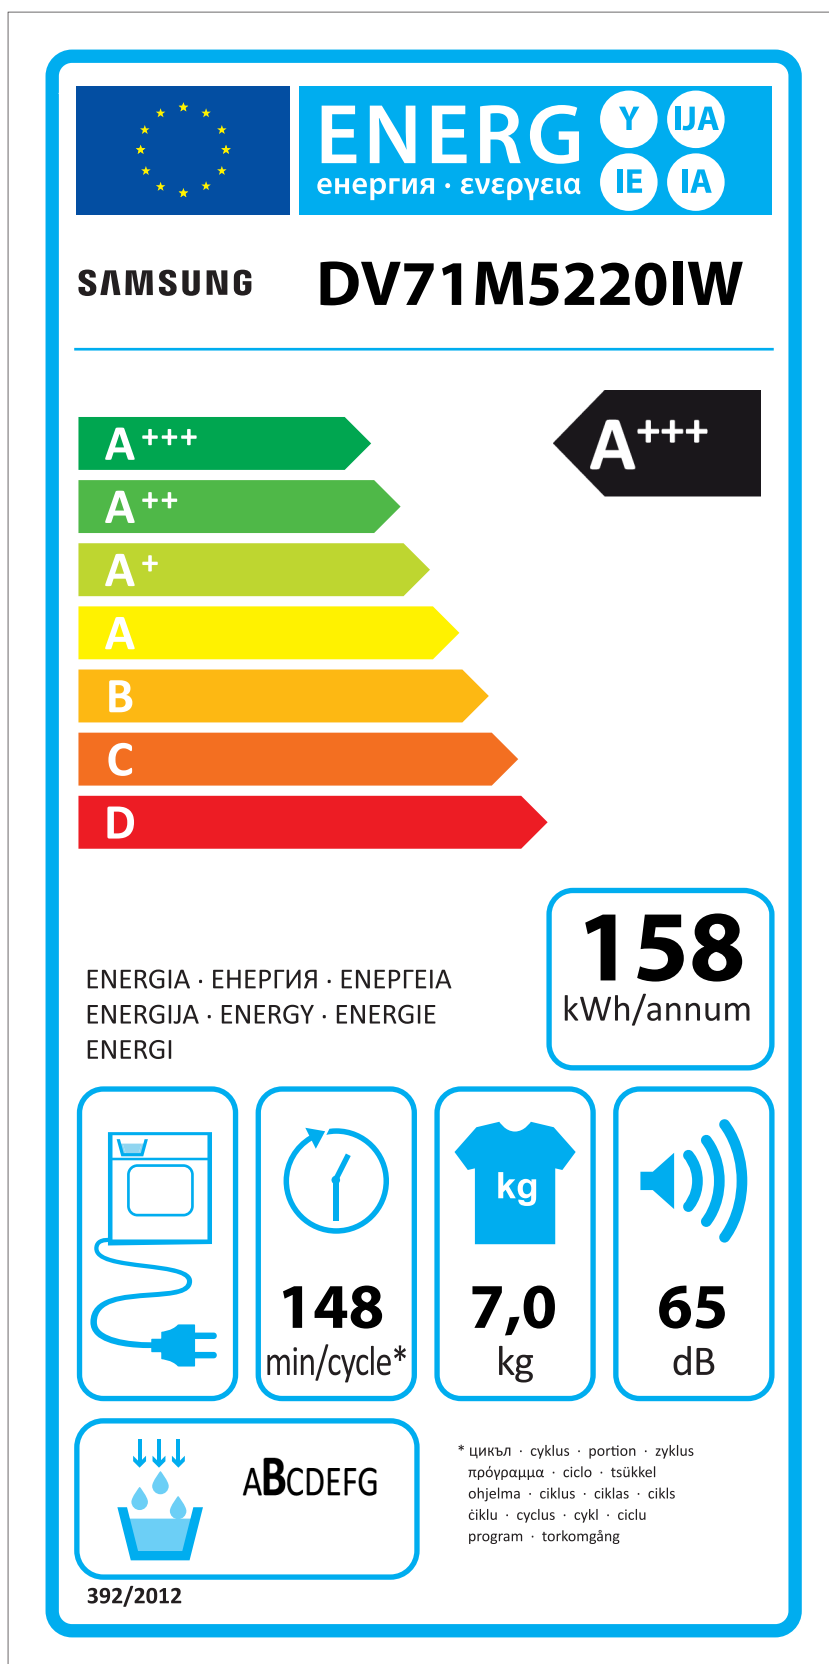

ERP LABEL ENERGY (DRYER CONDENSER TYPE)

CODE : DC68-03225C
Size : 110 x 220 (mm)
Material : ART