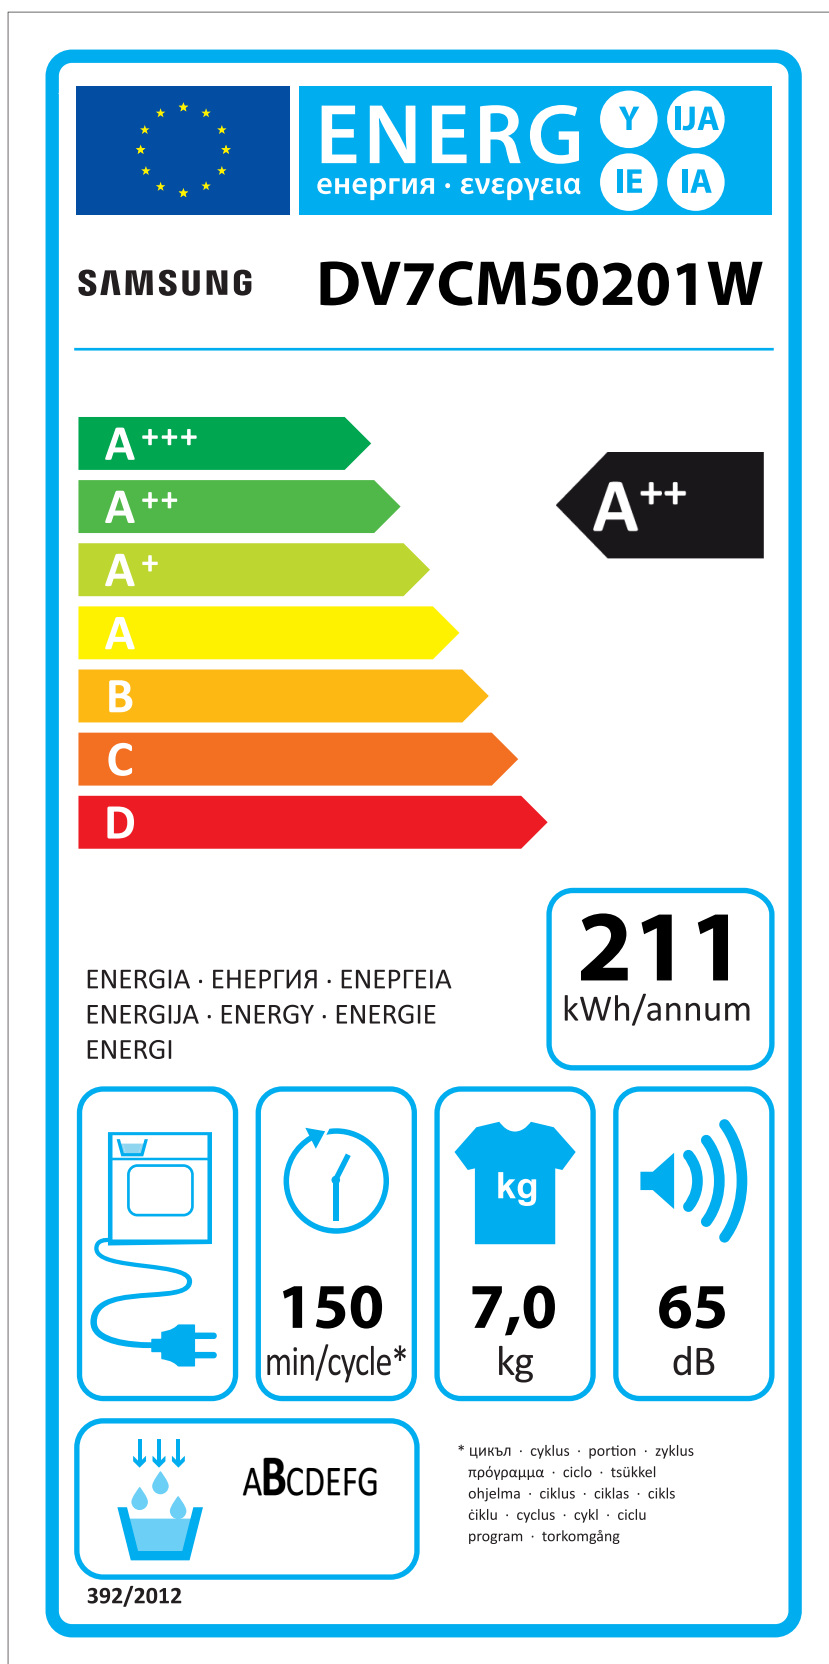

# ERP LABEL ENERGY (DRYER CONDENSER TYPE)

CODE : DC68-03225C  
Size : 110 x 220 (mm)  
Material : ART