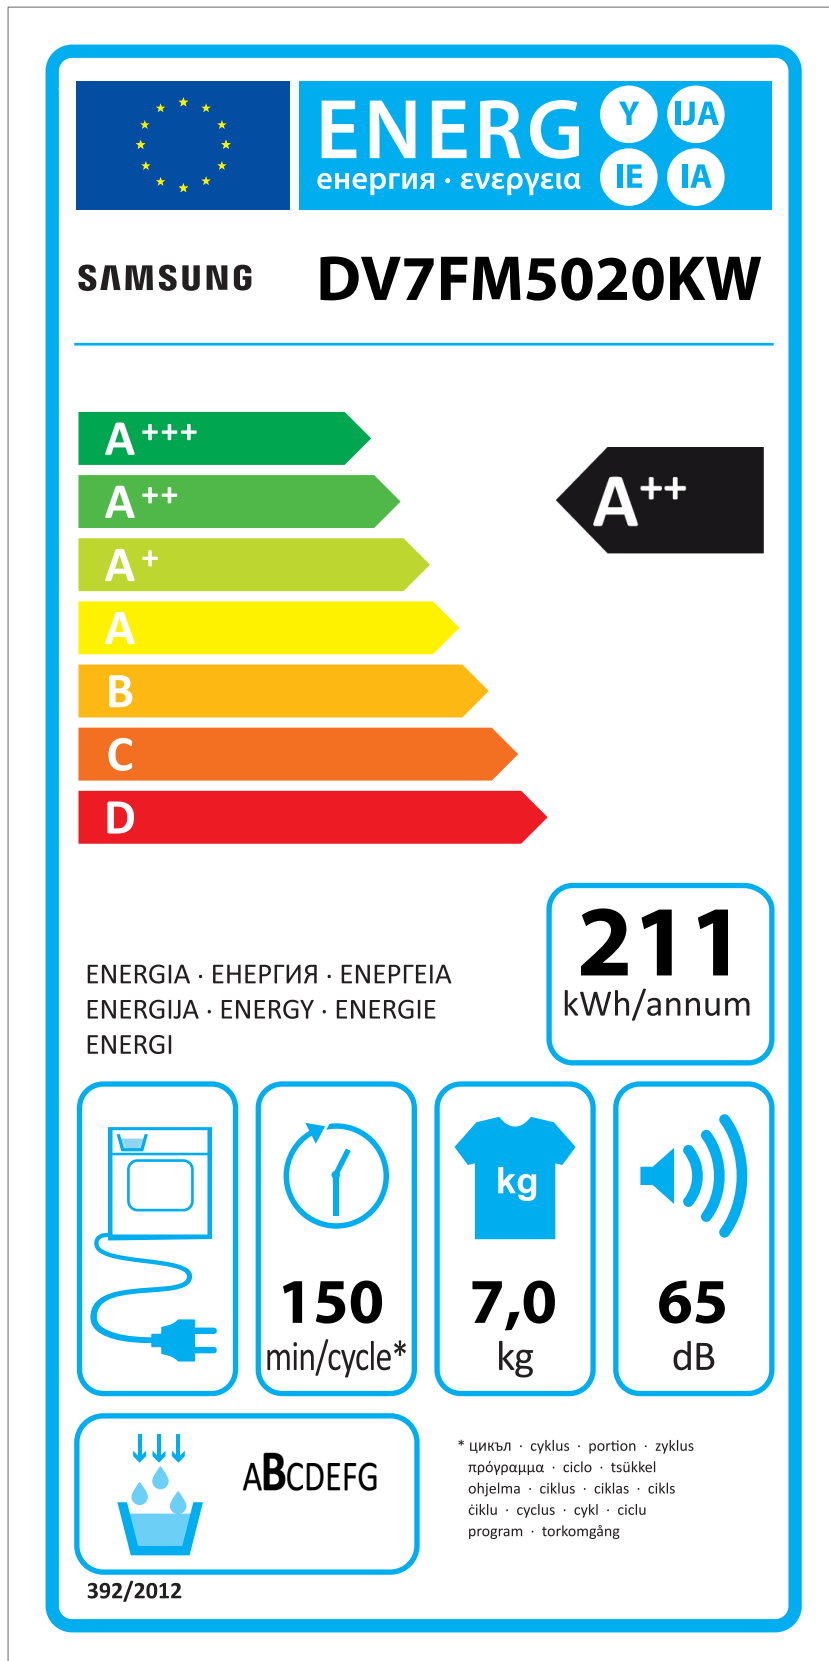

ERP LABEL ENERGY (DRYER CONDENSER TYPE)

CODE : DC68-03225C
Size : 110 x 220 (mm)
Material : ART