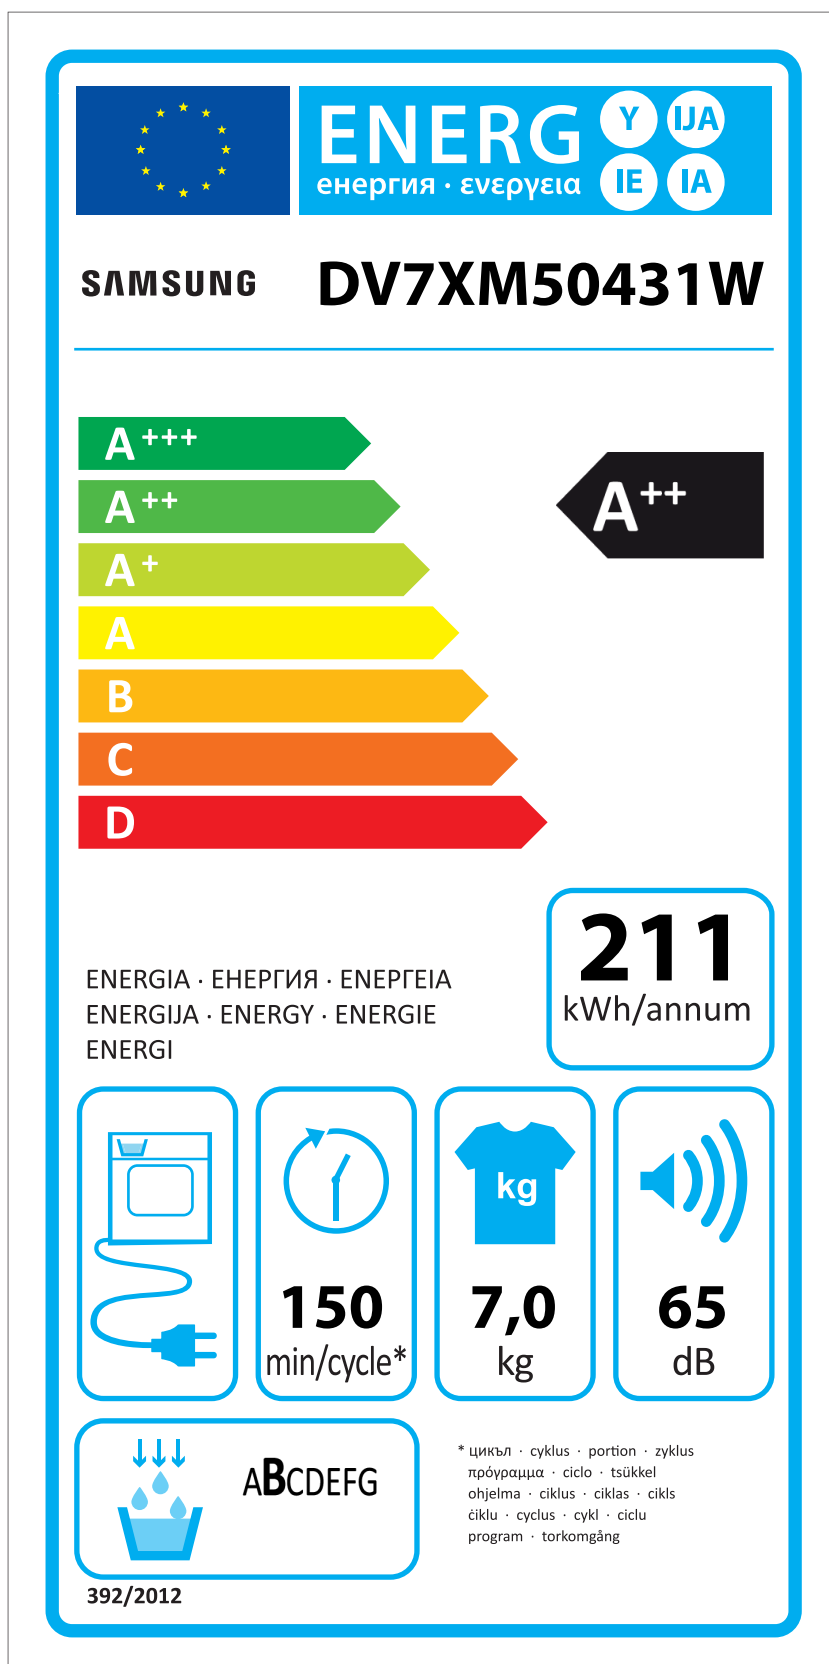

ERP LABEL ENERGY (DRYER CONDENSER TYPE)

CODE : DC68-03225C
Size : 110 x 220 (mm)
Material : ART