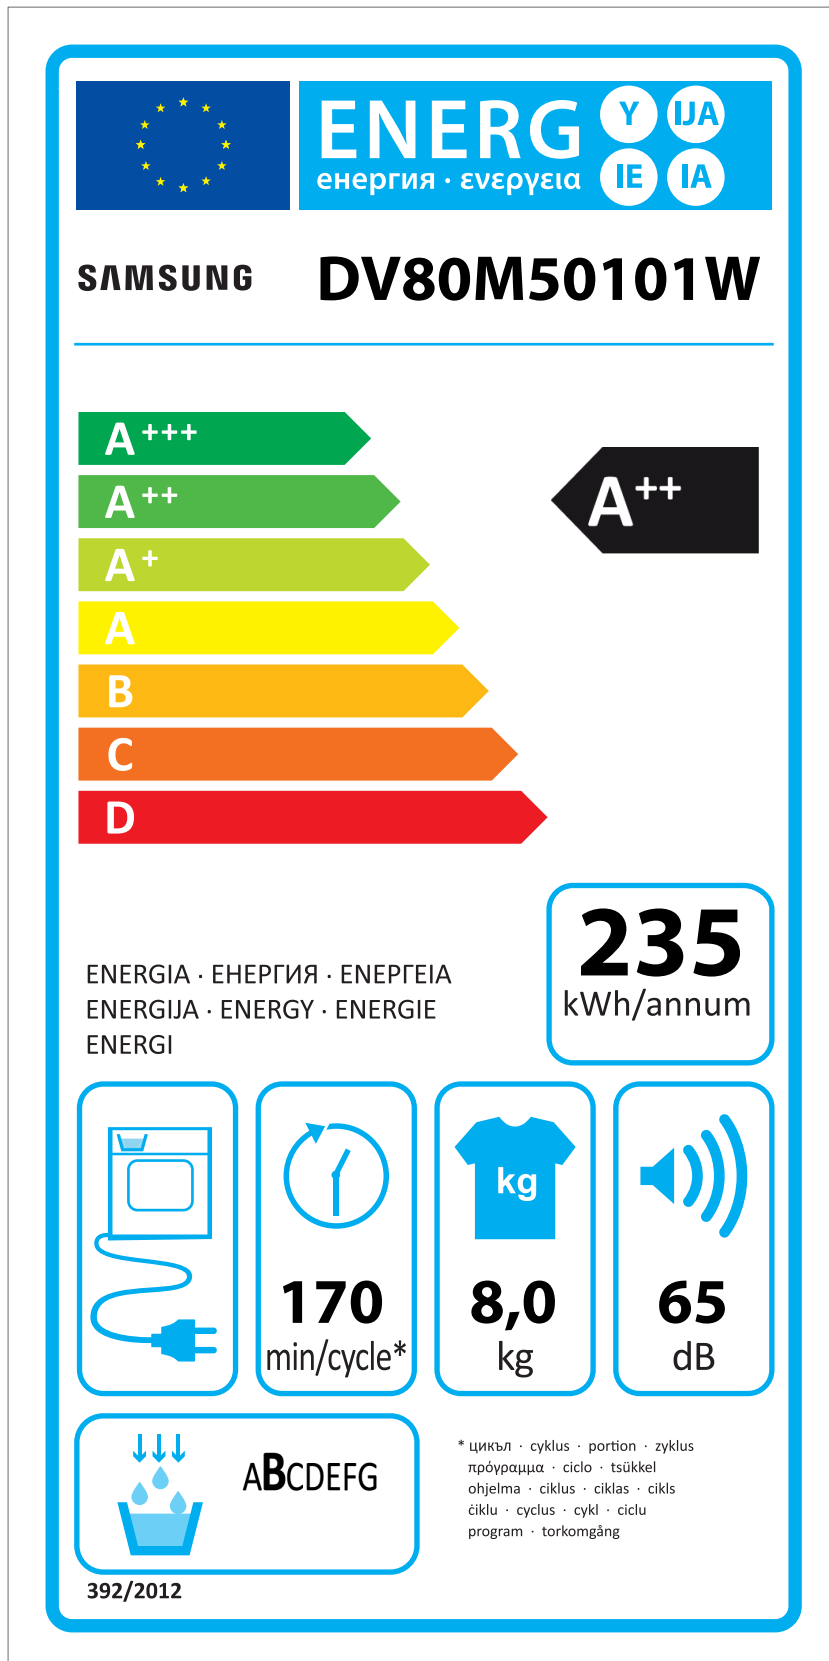

ERP LABEL ENERGY (DRYER CONDENSER TYPE)

CODE : DC68-03225C
Size : 110 x 220 (mm)
Material : ART