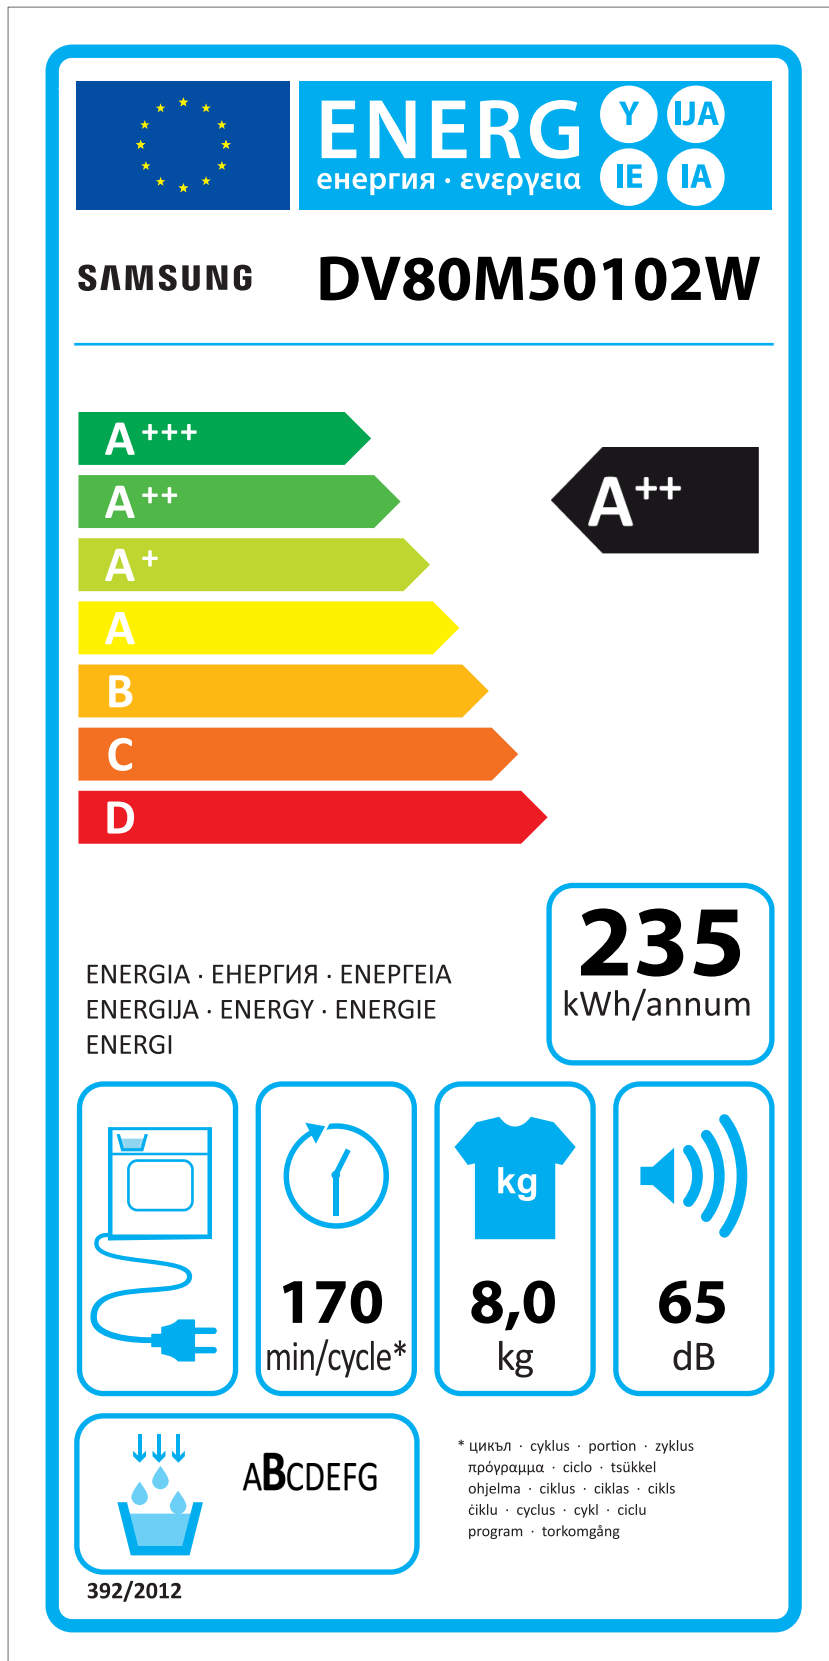

# ERP LABEL ENERGY (DRYER CONDENSER TYPE)

CODE : DC68-03225C  
Size : 110 x 220 (mm)  
Material : ART