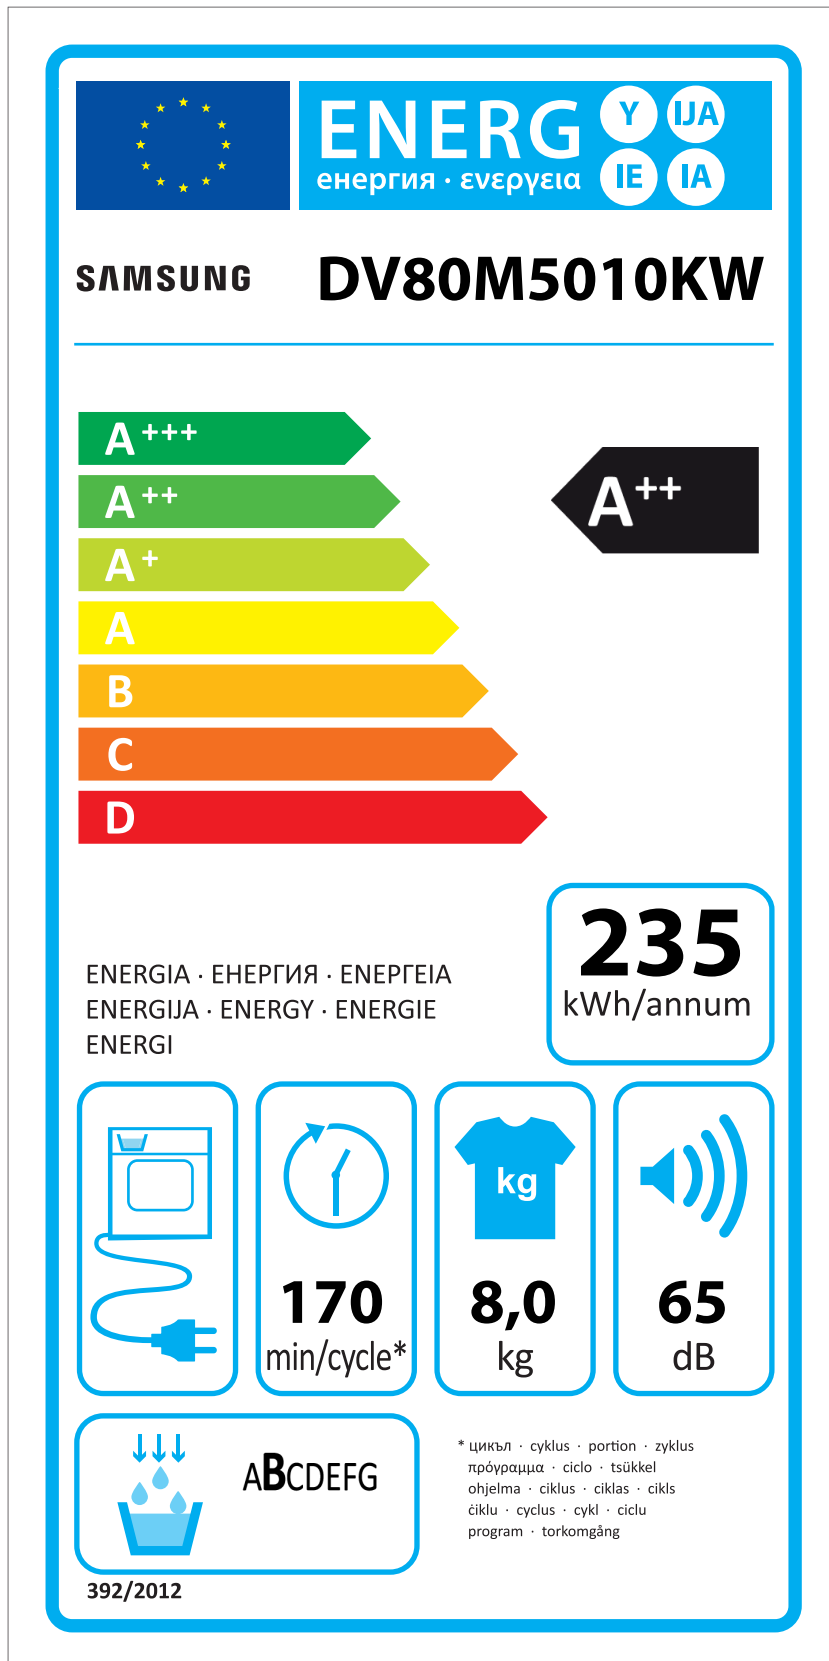

ERP LABEL ENERGY (DRYER CONDENSER TYPE)

CODE : DC68-03225C
Size : 110 x 220 (mm)
Material : ART