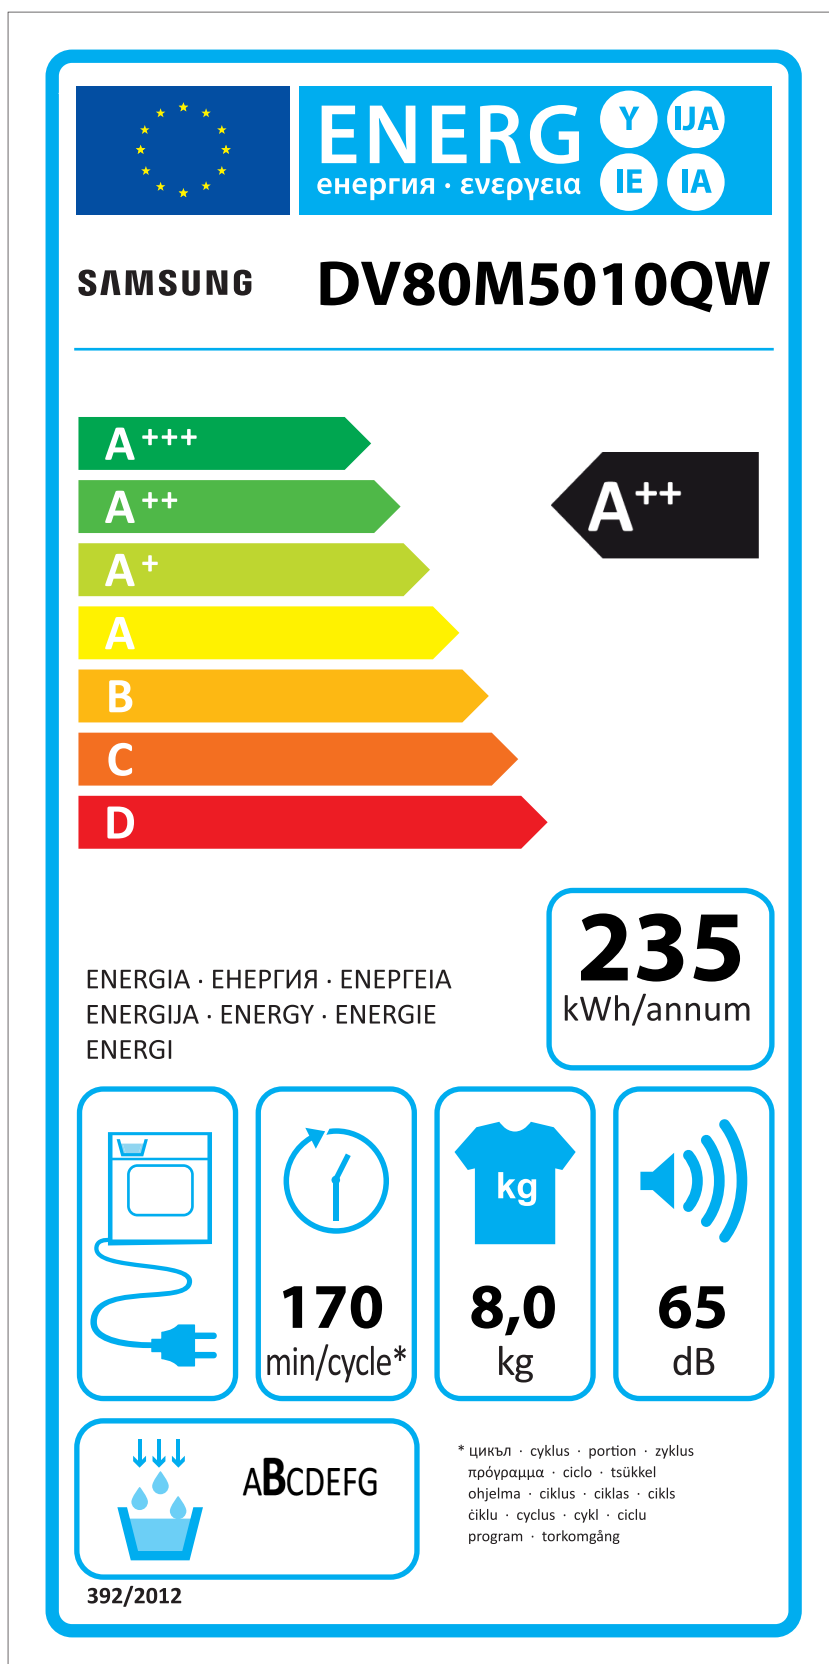

# ERP LABEL ENERGY (DRYER CONDENSER TYPE)

CODE : DC68-03225C  
Size : 110 x 220 (mm)  
Material : ART