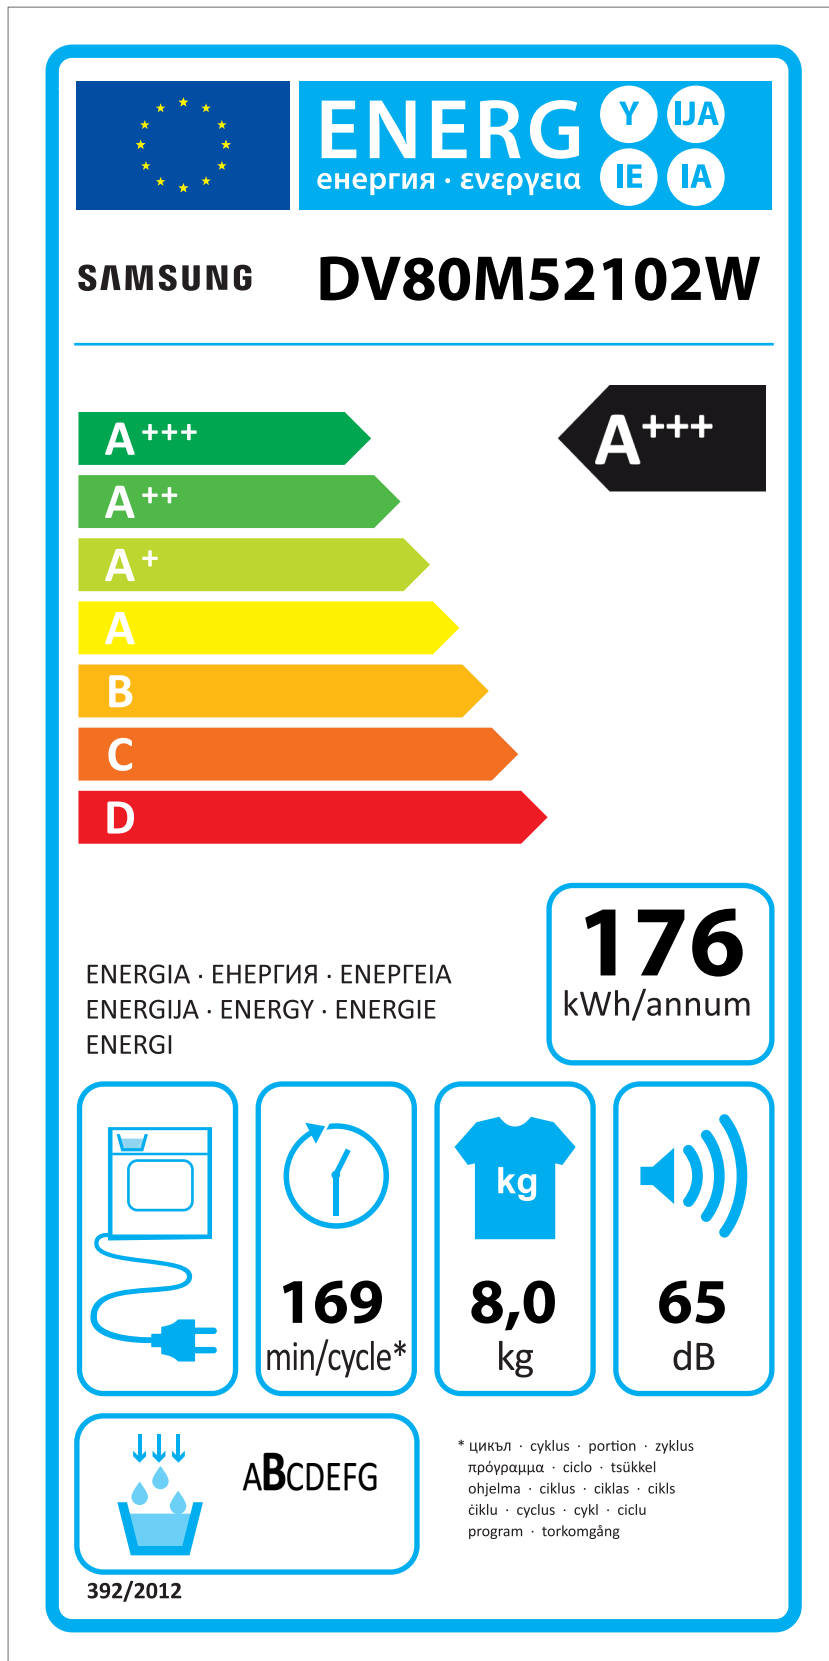

ERP LABEL ENERGY (DRYER CONDENSER TYPE)

CODE : DC68-03225C
Size : 110 x 220 (mm)
Material : ART