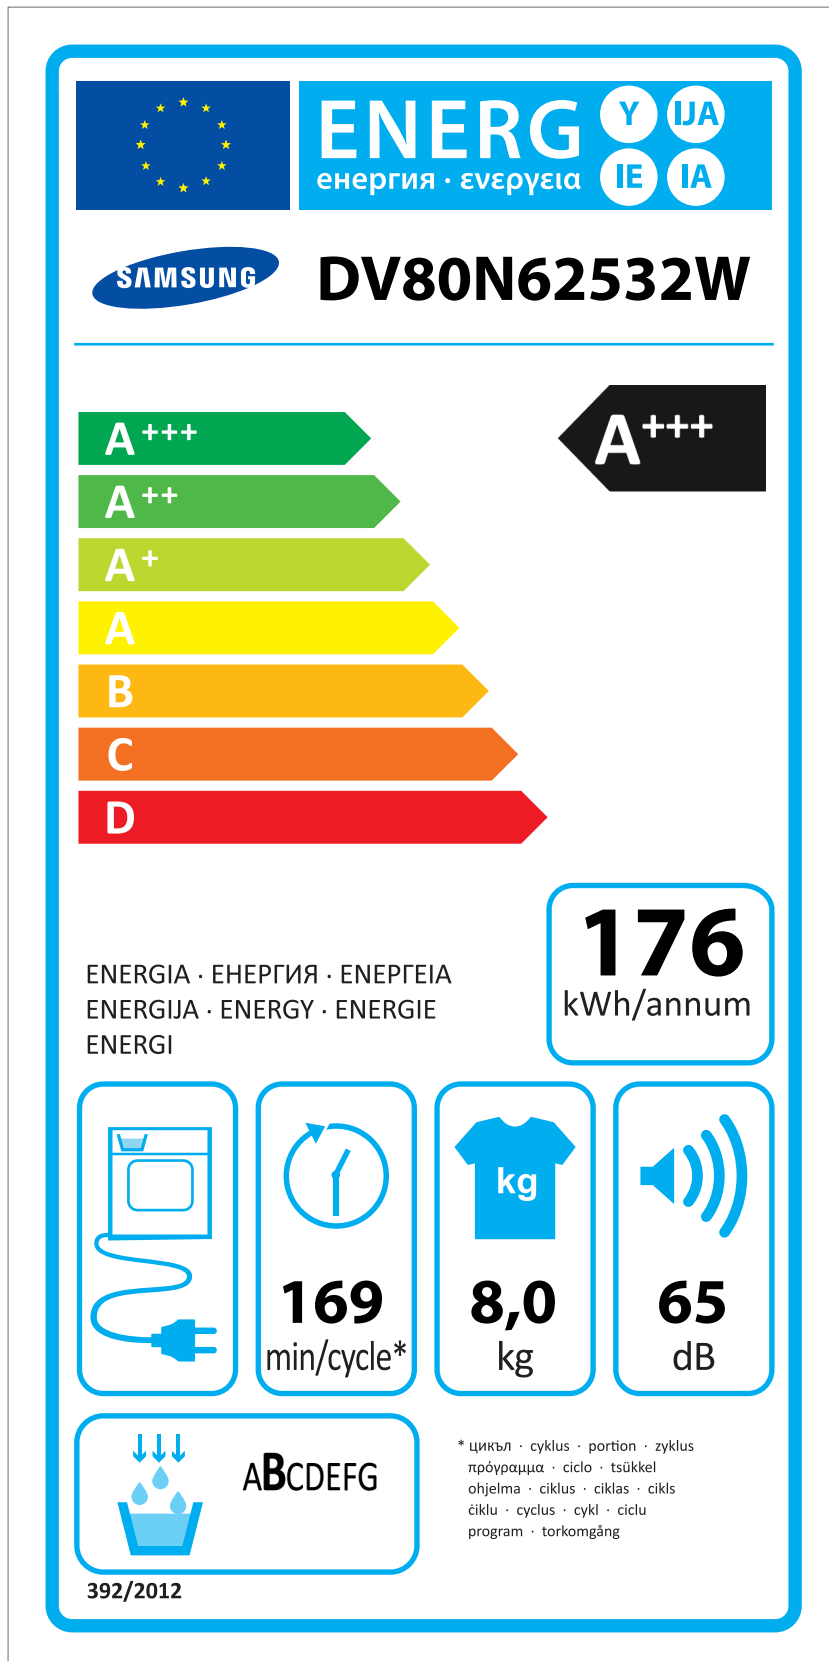

ERP LABEL ENERGY (DRYER CONDENSER TYPE)

CODE : DC68-03225C
Size : 110 x 220 (mm)
Material : ART