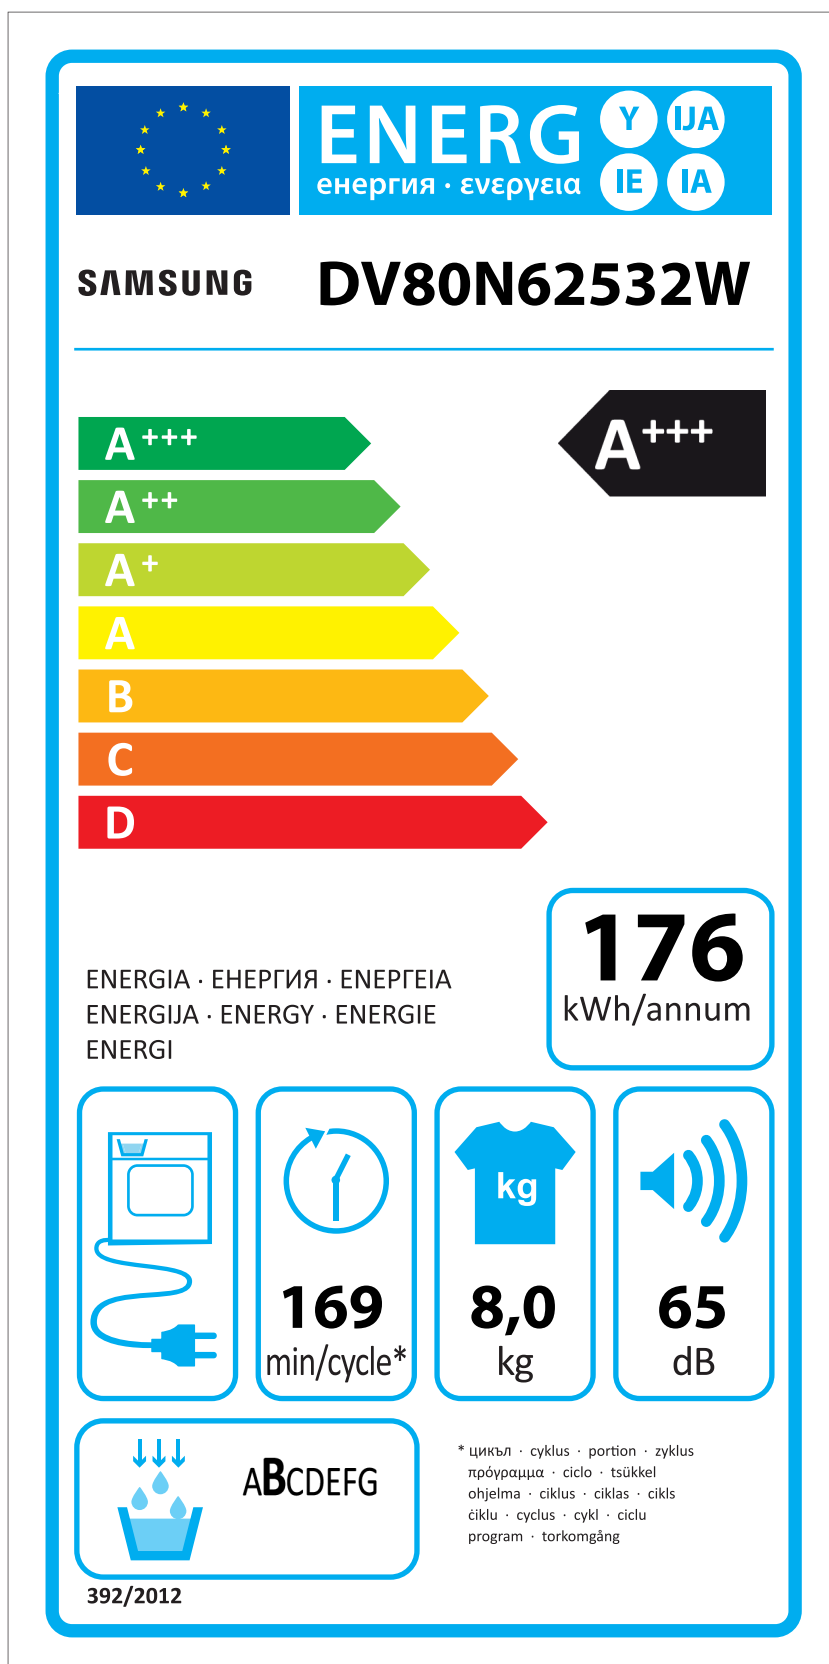

ERP LABEL ENERGY (DRYER CONDENSER TYPE)

CODE : DC68-03225C
Size : 110 x 220 (mm)
Material : ART