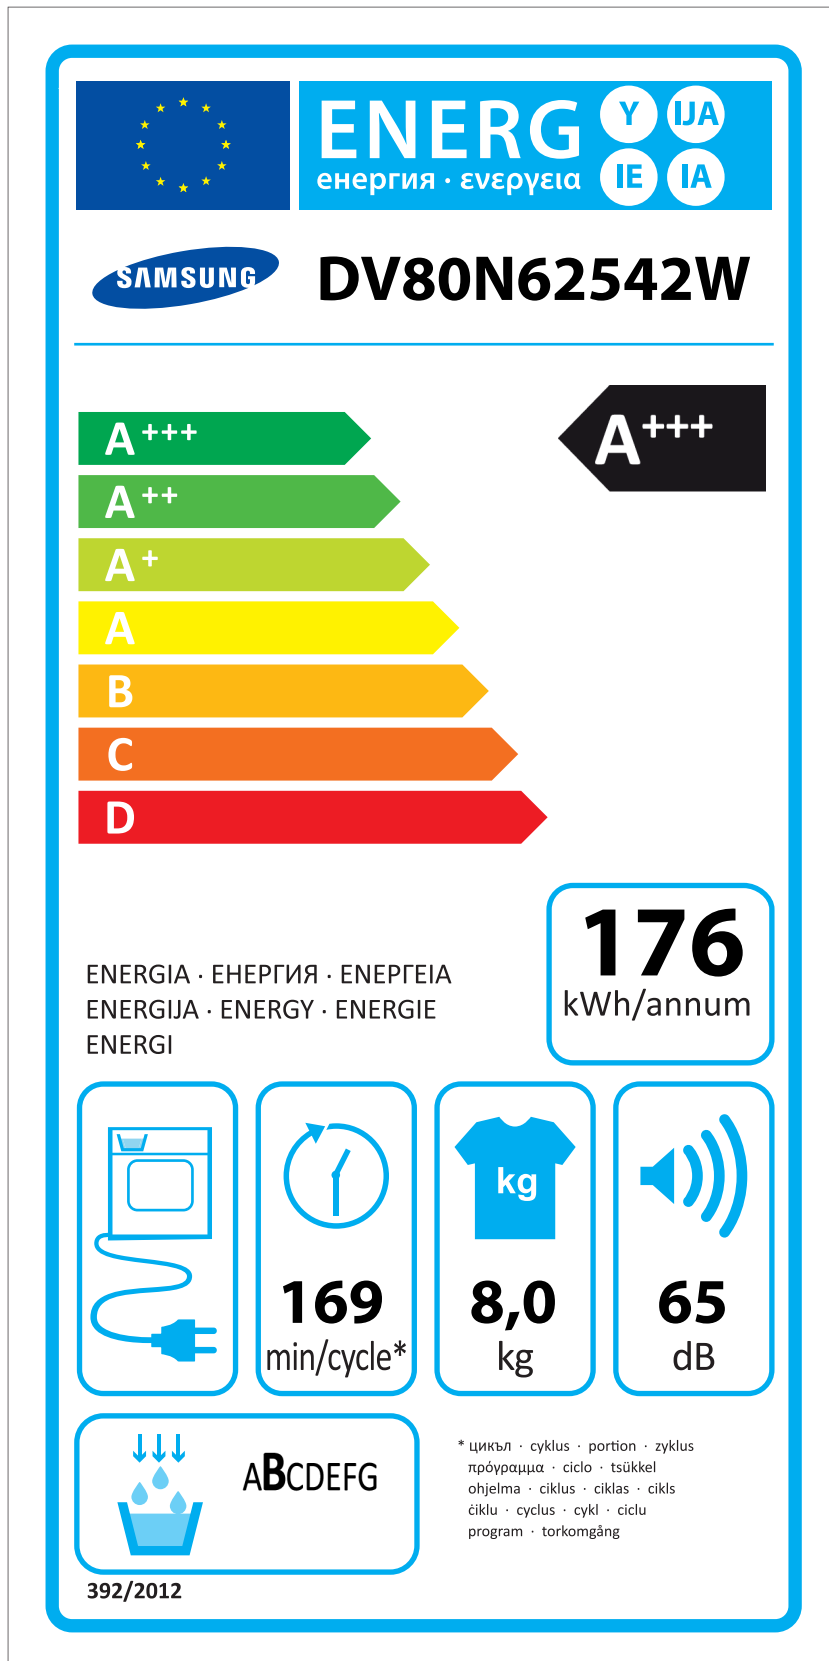

ERP LABEL ENERGY (DRYER CONDENSER TYPE)

CODE : DC68-03225C
Size : 110 x 220 (mm)
Material : ART