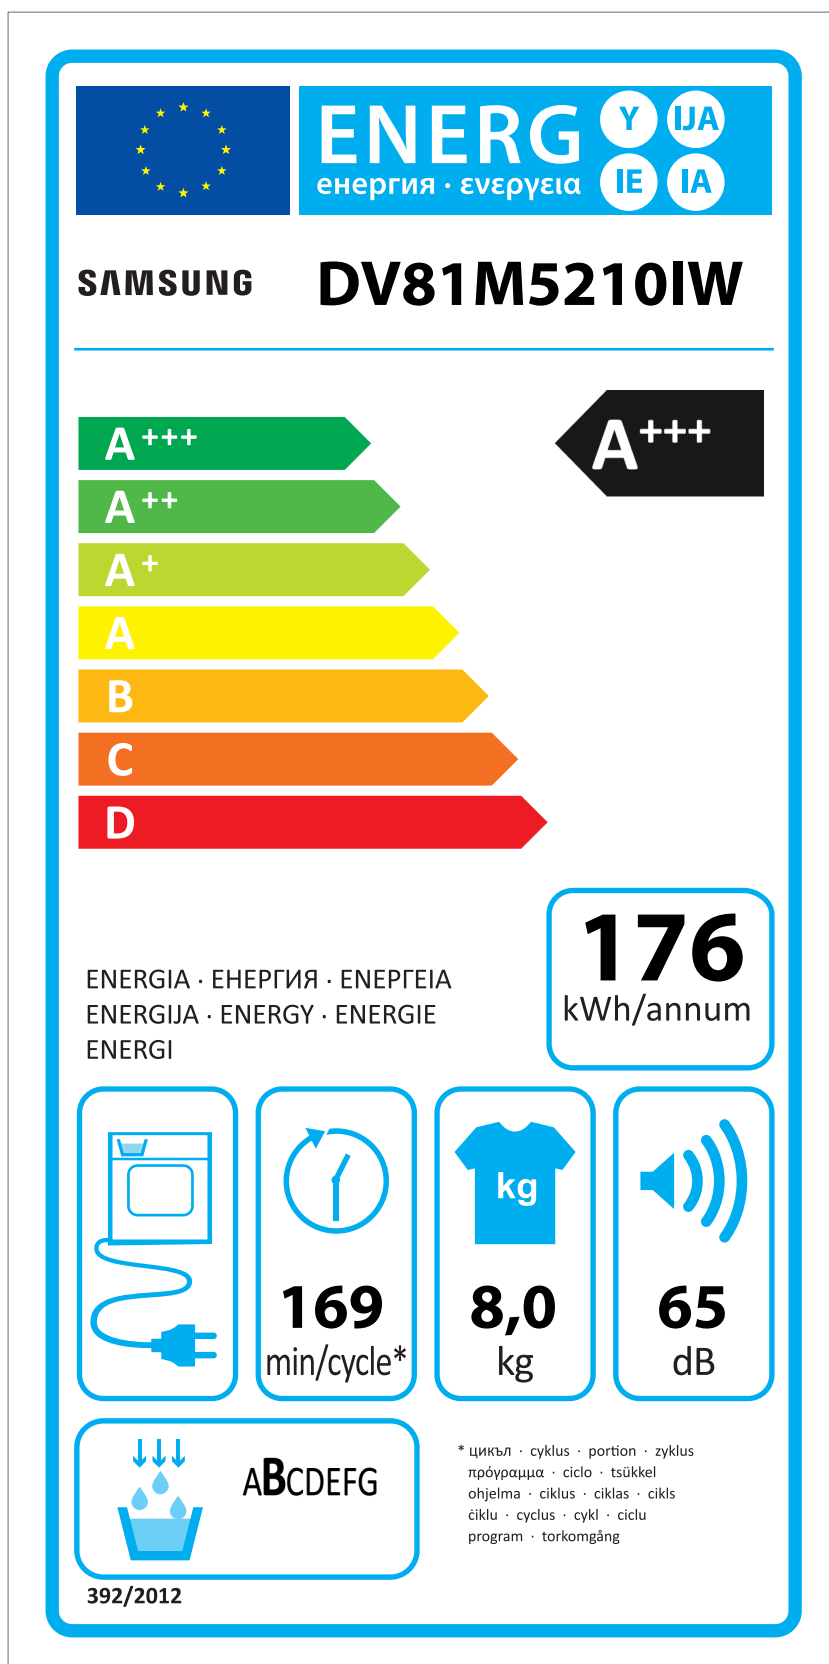

ERP LABEL ENERGY (DRYER CONDENSER TYPE)

CODE : DC68-03225C
Size : 110 x 220 (mm)
Material : ART