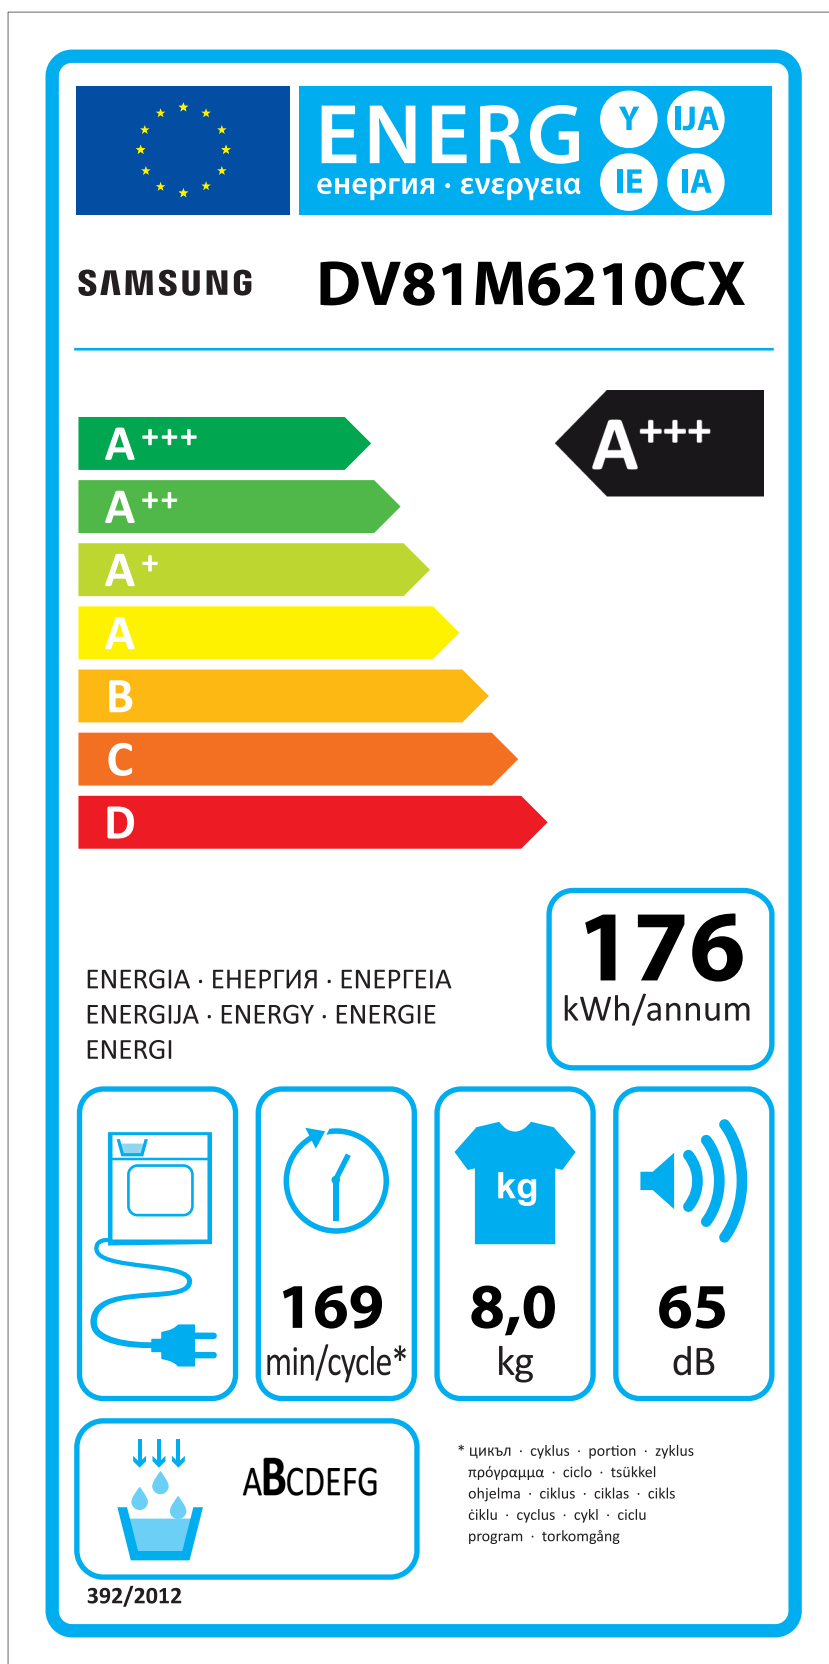

# ERP LABEL ENERGY (DRYER CONDENSER TYPE)

CODE : DC68-03225C  
Size : 110 x 220 (mm)  
Material : ART