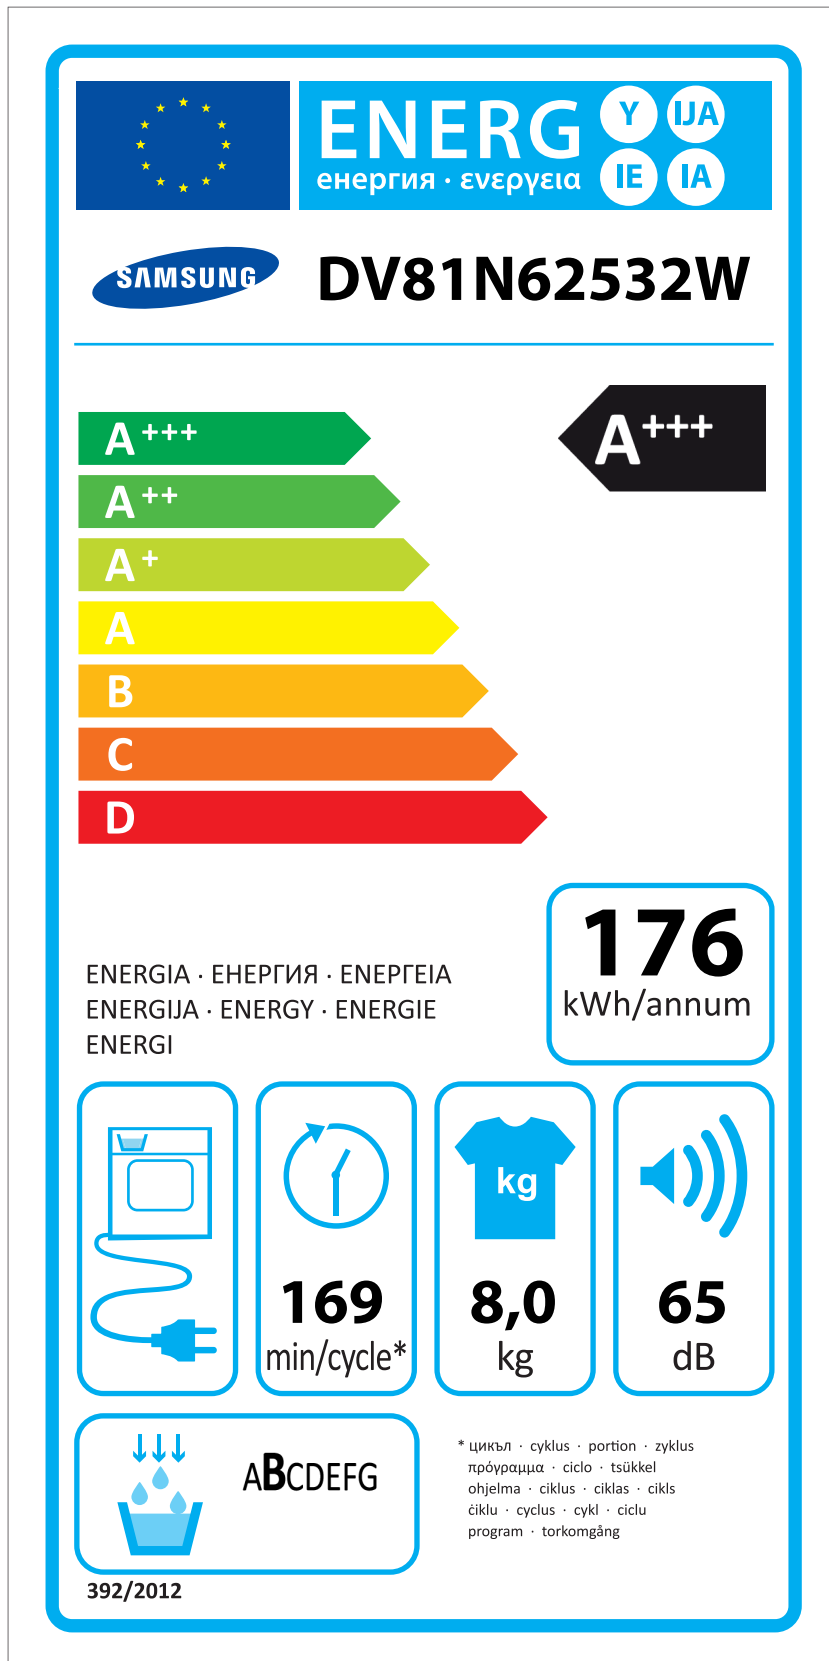

ERP LABEL ENERGY (DRYER CONDENSER TYPE)

CODE : DC68-03225C
Size : 110 x 220 (mm)
Material : ART