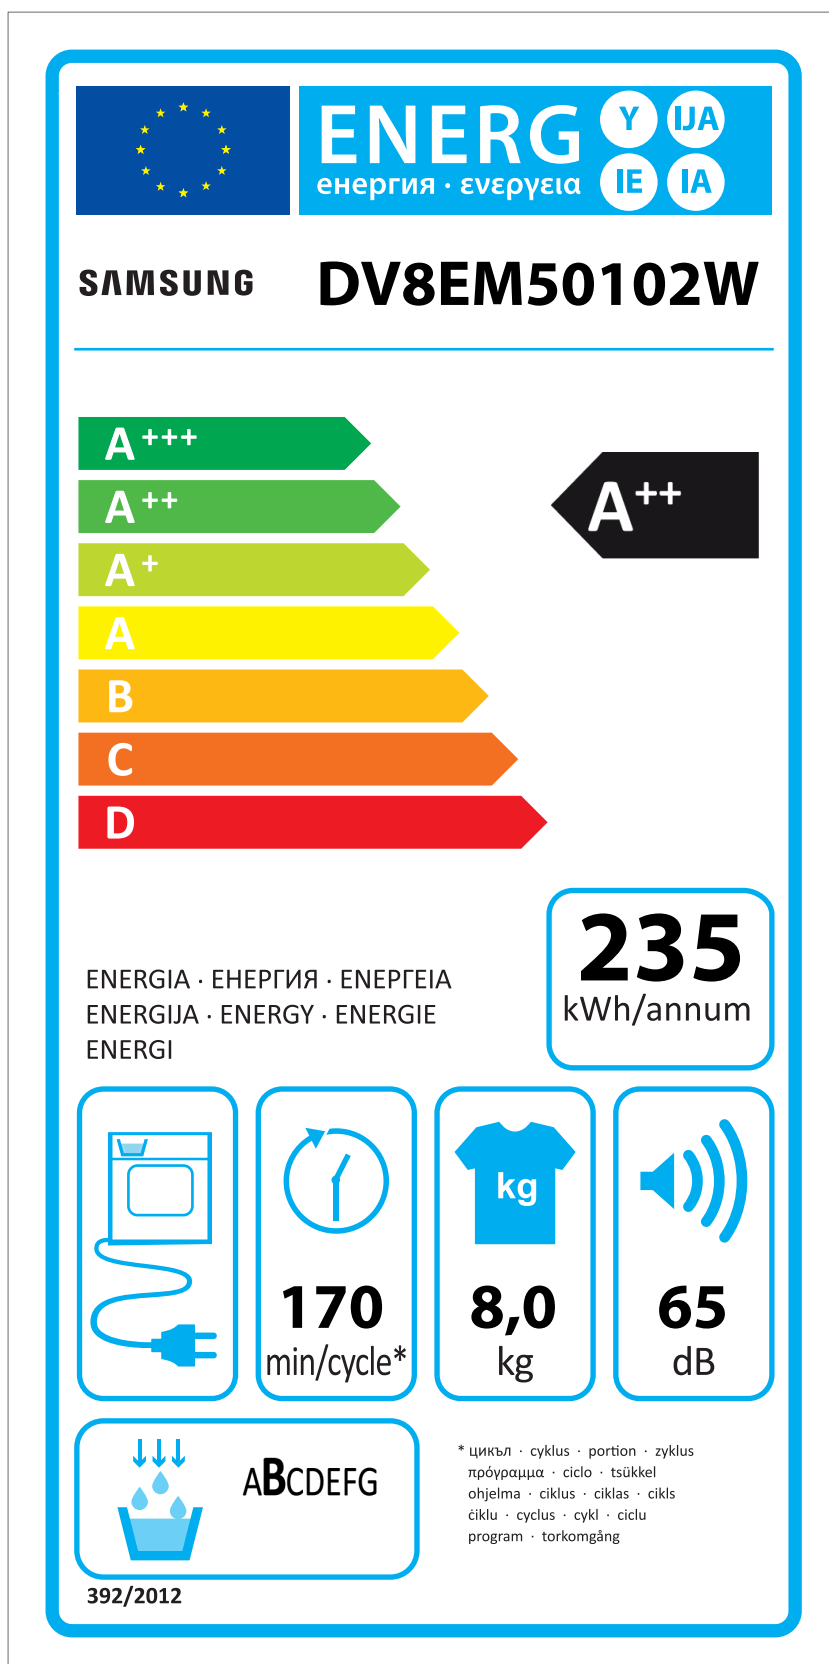

ERP LABEL ENERGY (DRYER CONDENSER TYPE)

CODE : DC68-03225C
Size : 110 x 220 (mm)
Material : ART