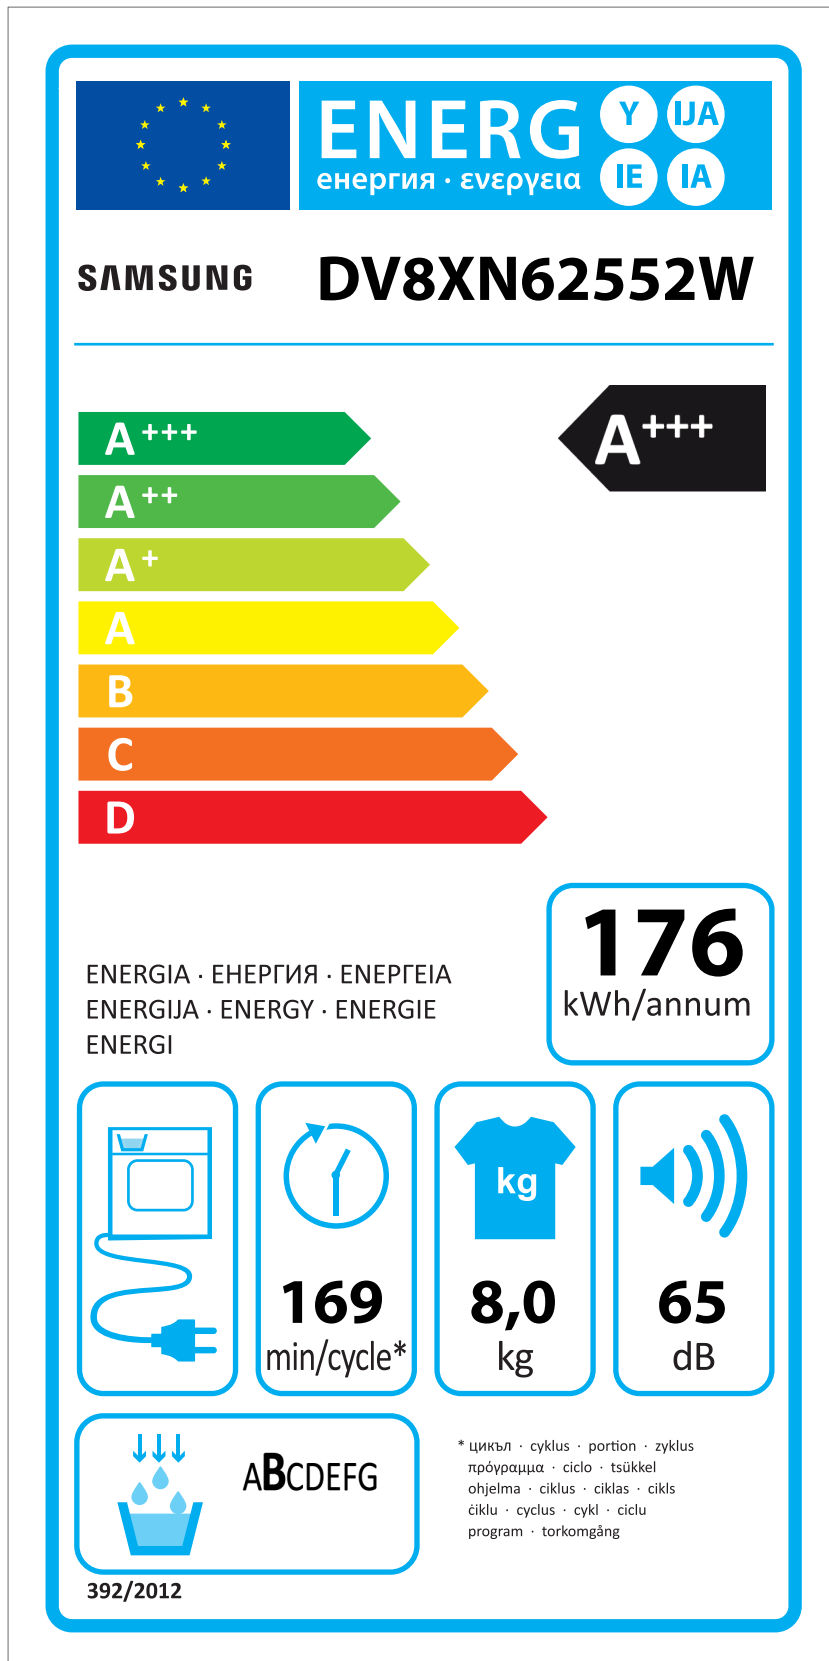

ERP LABEL ENERGY (DRYER CONDENSER TYPE)

CODE : DC68-03225C
Size : 110 x 220 (mm)
Material : ART