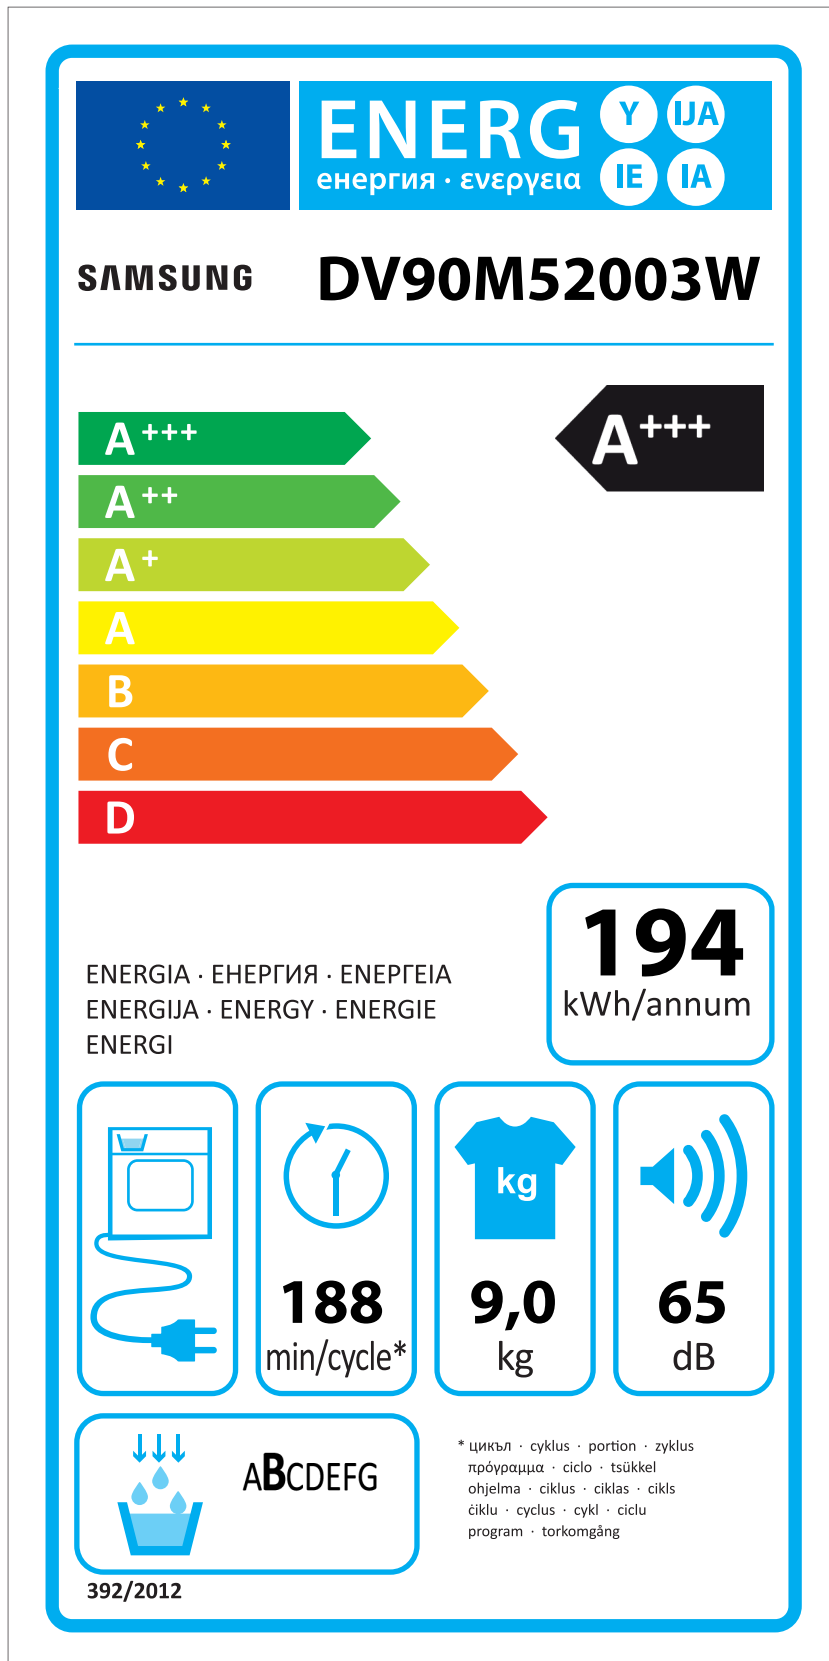

# ERP LABEL ENERGY (DRYER CONDENSER TYPE)

CODE : DC68-03225C  
Size : 110 x 220 (mm)  
Material : ART