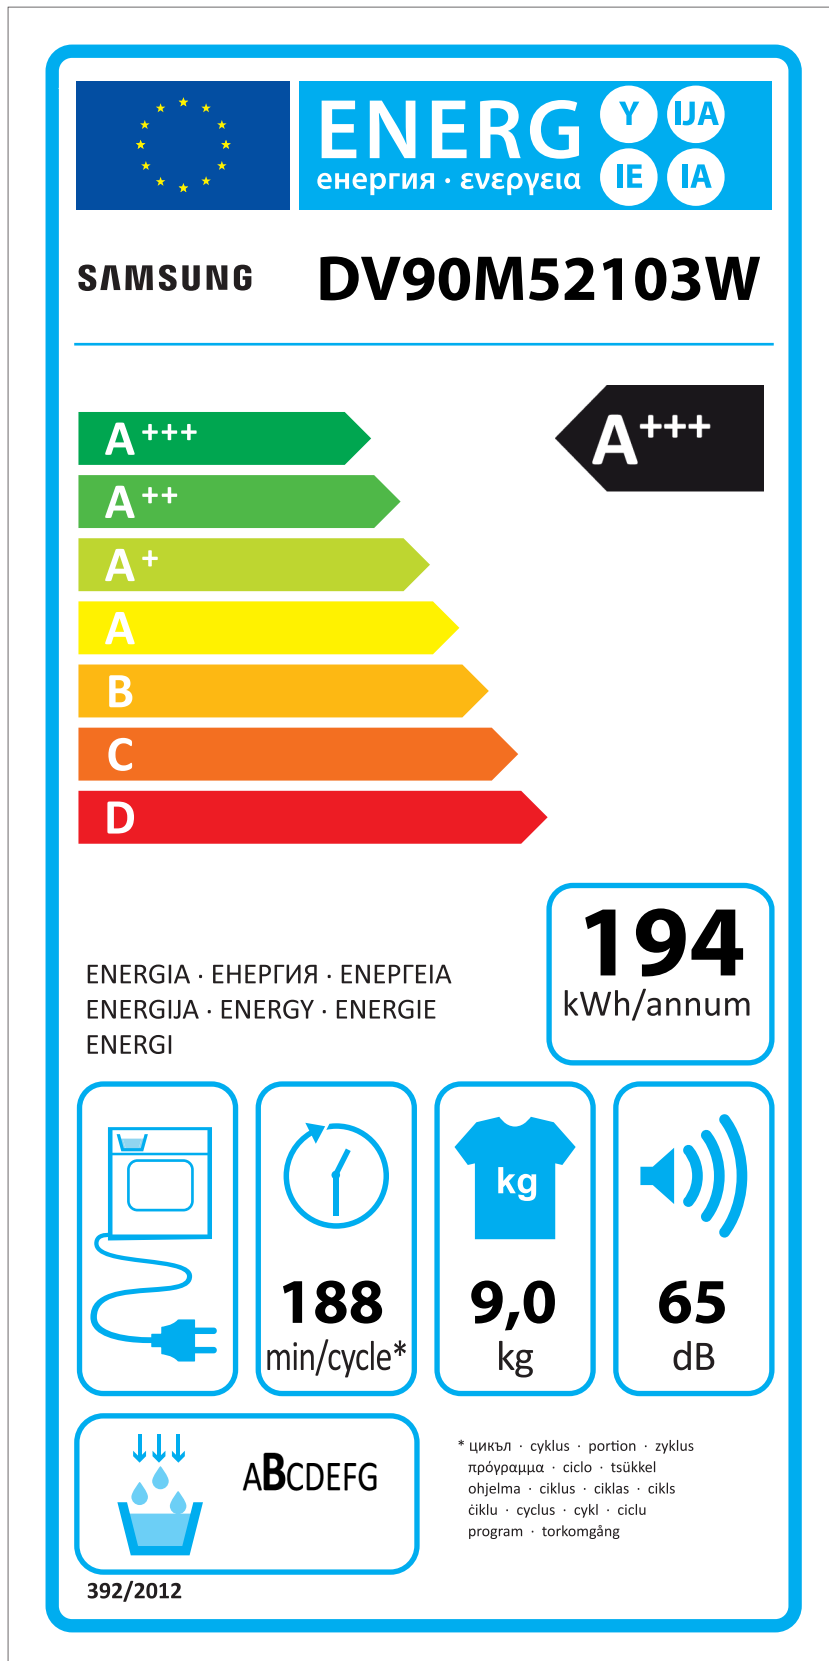

# ERP LABEL ENERGY (DRYER CONDENSER TYPE)

CODE : DC68-03225C  
Size : 110 x 220 (mm)  
Material : ART