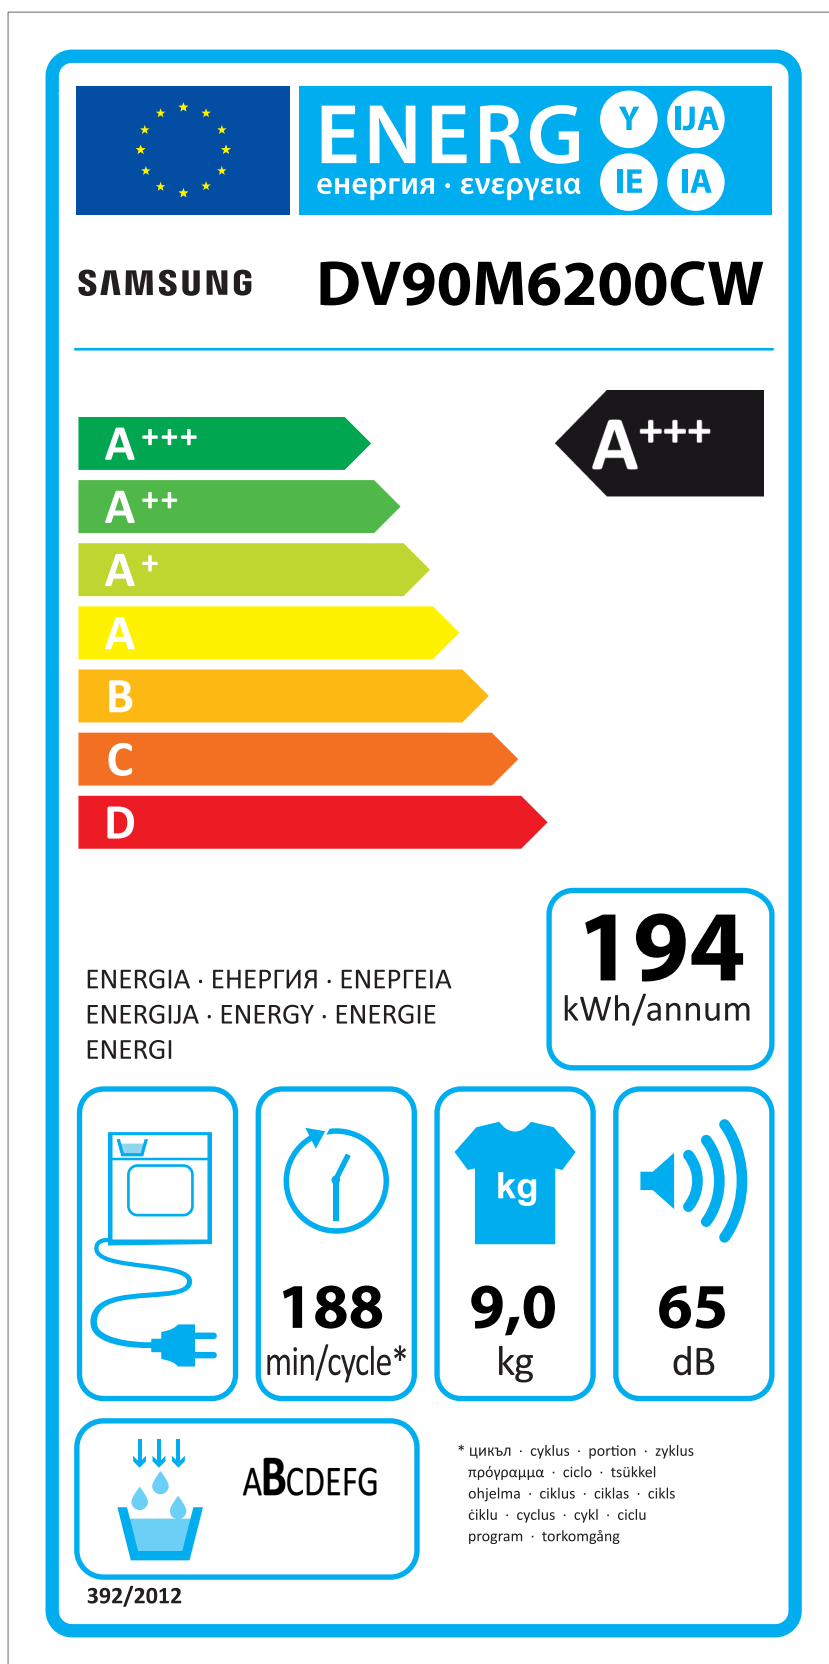

# ERP LABEL ENERGY (DRYER CONDENSER TYPE)

CODE : DC68-03225C  
Size : 110 x 220 (mm)  
Material : ART