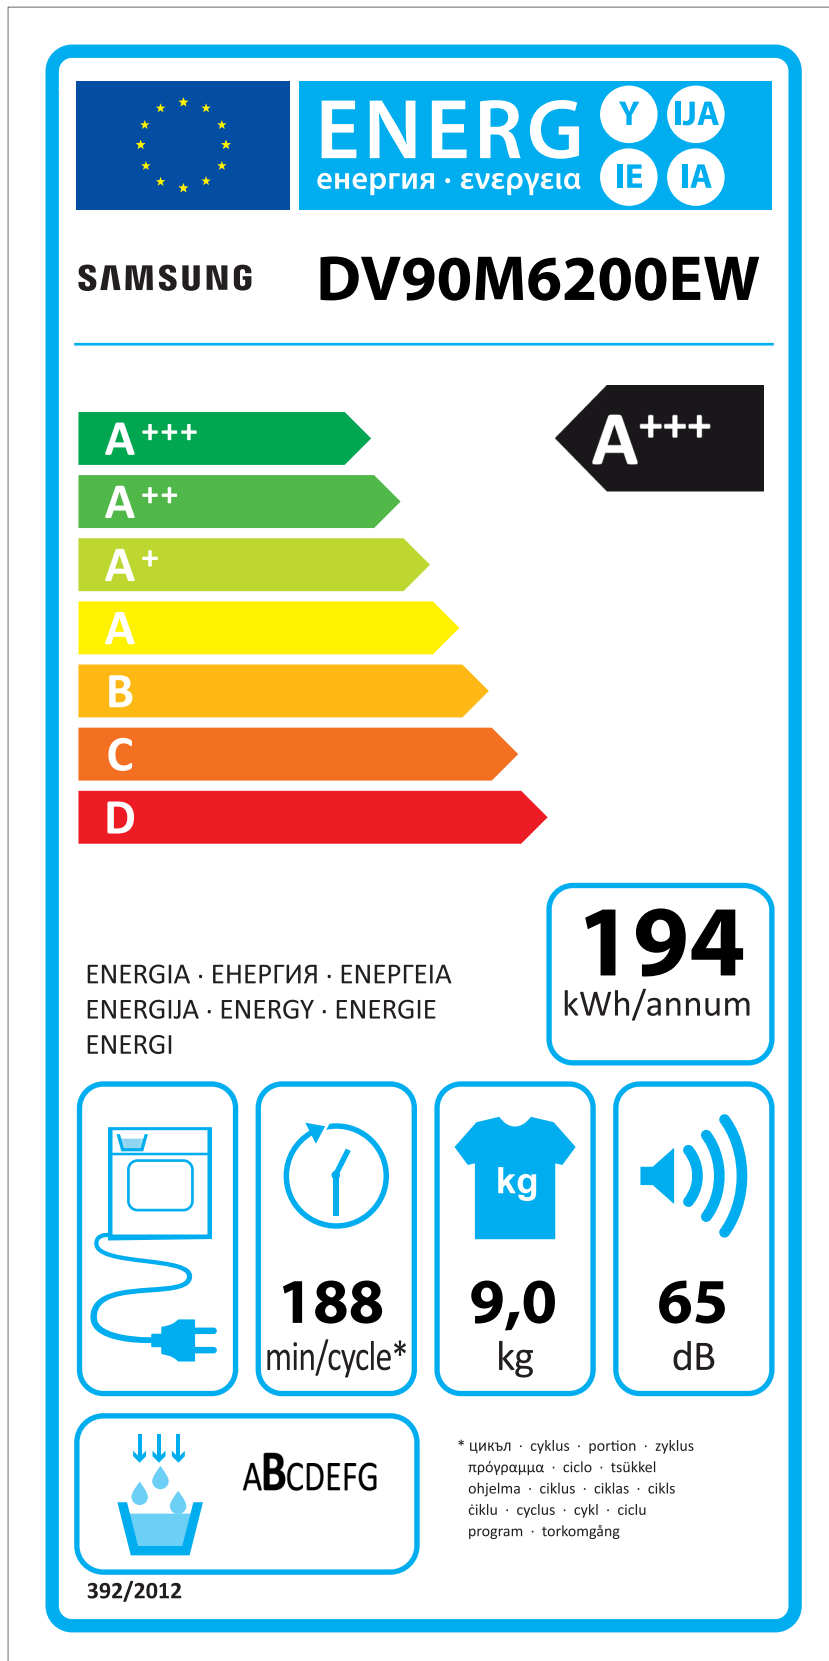

ERP LABEL ENERGY (DRYER CONDENSER TYPE)

CODE : DC68-03225C
Size : 110 x 220 (mm)
Material : ART