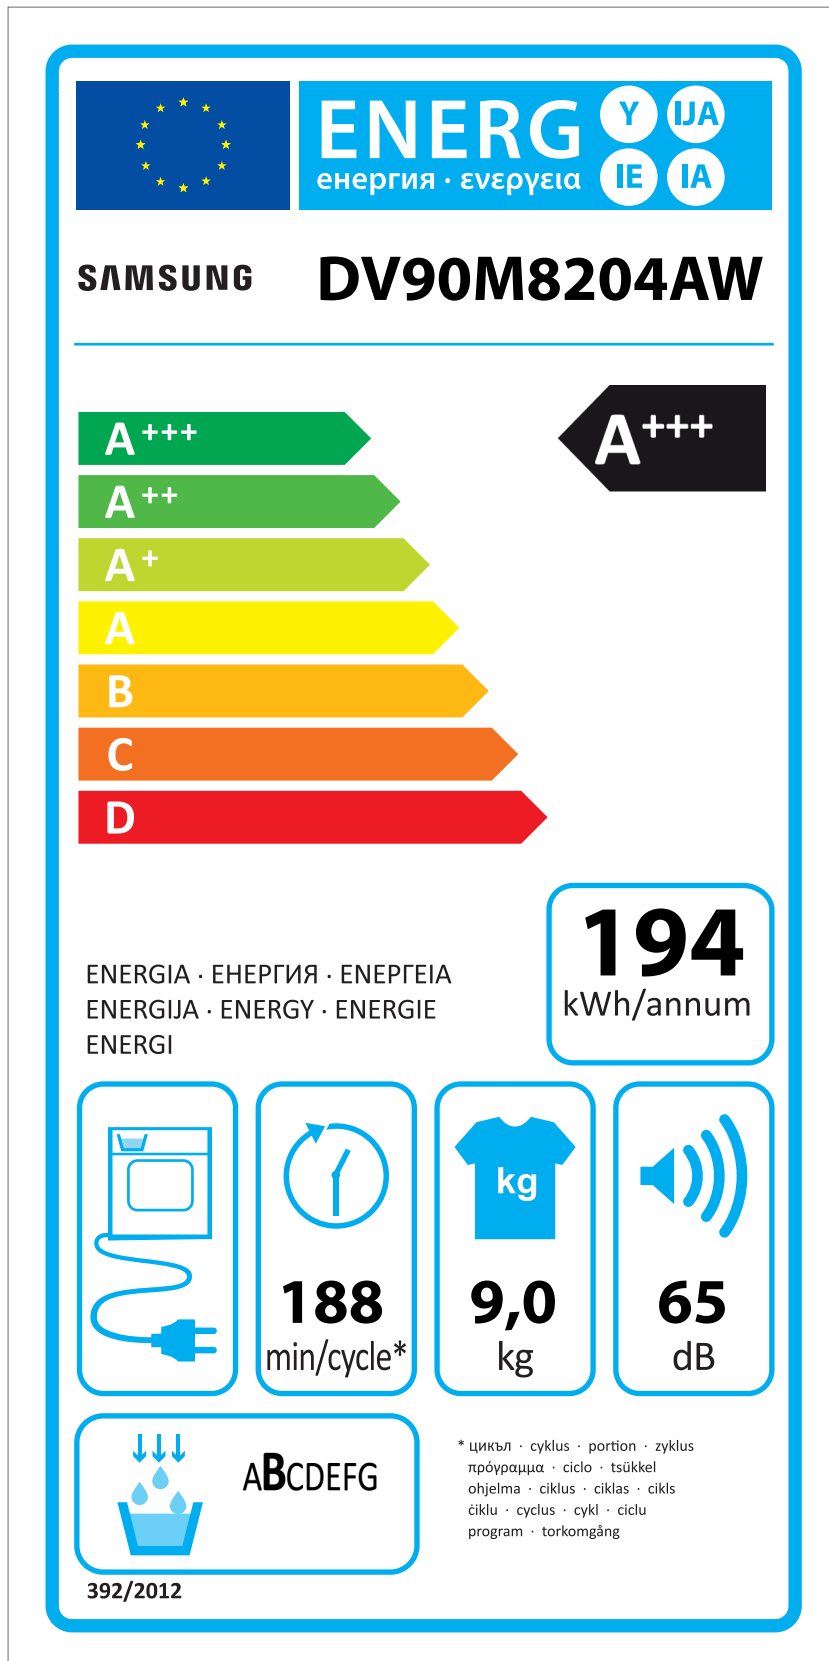

# ERP LABEL ENERGY (DRYER CONDENSER TYPE)

CODE : DC68-03225C  
Size : 110 x 220 (mm)  
Material : ART