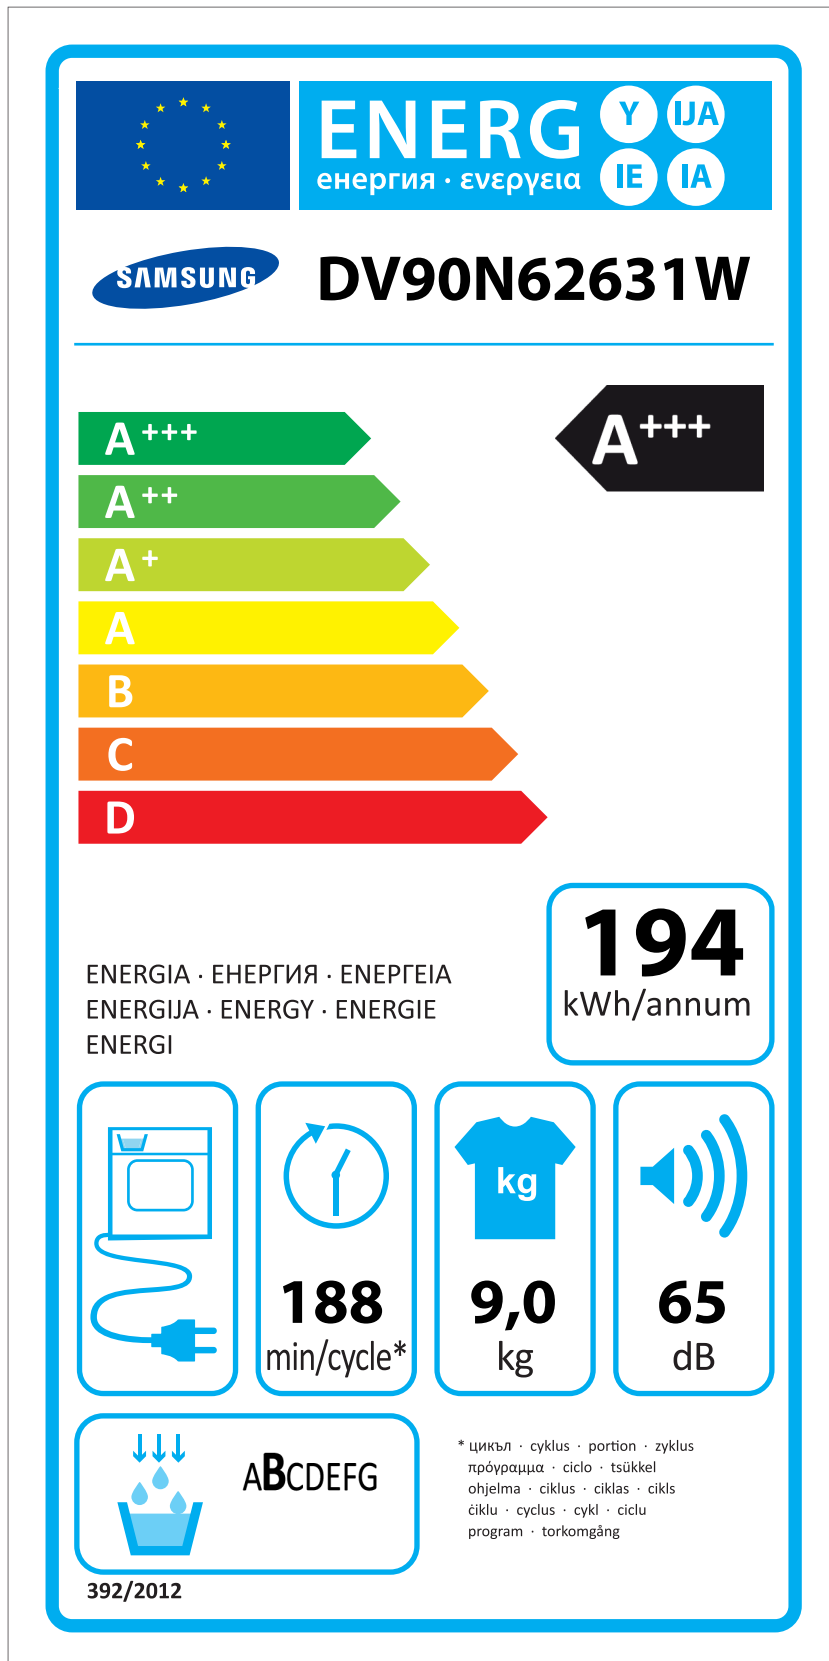

ERP LABEL ENERGY (DRYER CONDENSER TYPE)

CODE : DC68-03225C
Size : 110 x 220 (mm)
Material : ART