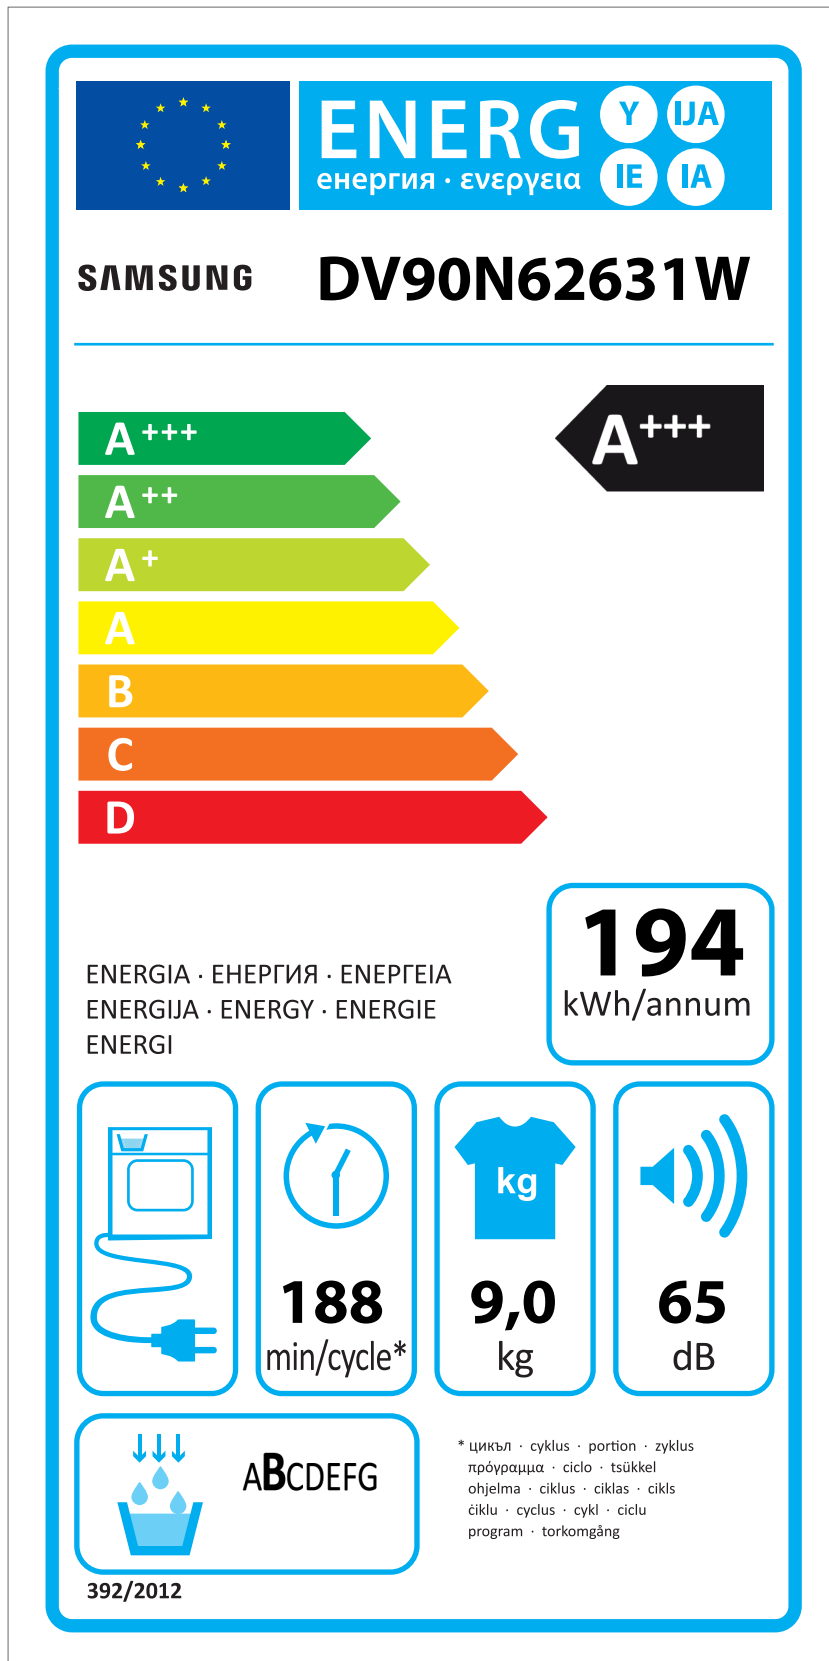

ERP LABEL ENERGY (DRYER CONDENSER TYPE)

CODE : DC68-03225C
Size : 110 x 220 (mm)
Material : ART