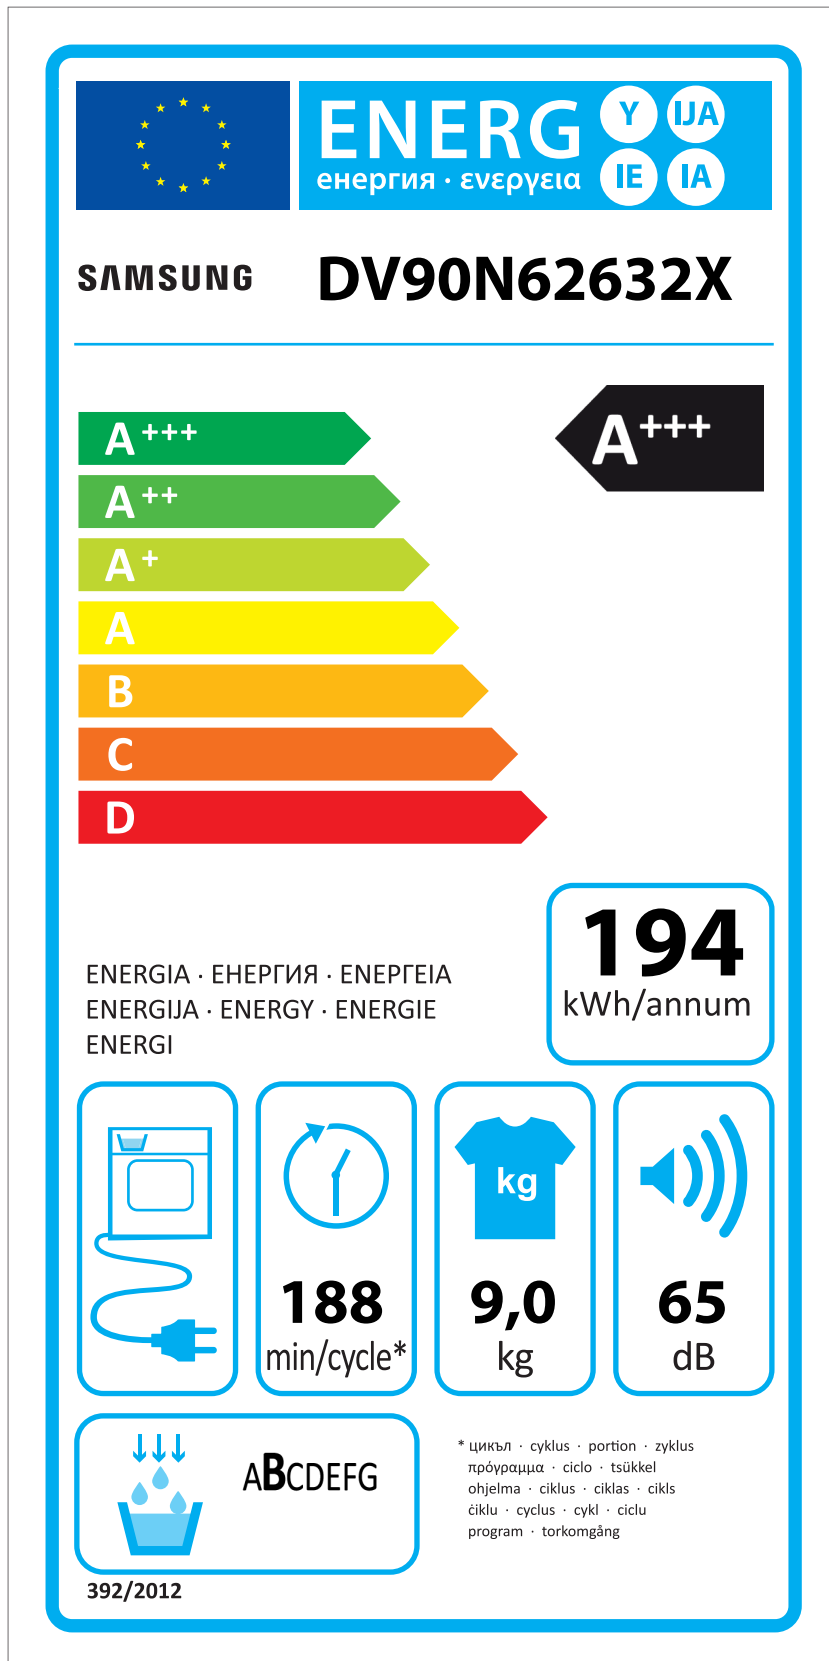

# ERP LABEL ENERGY (DRYER CONDENSER TYPE)

CODE : DC68-03225C  
Size : 110 x 220 (mm)  
Material : ART