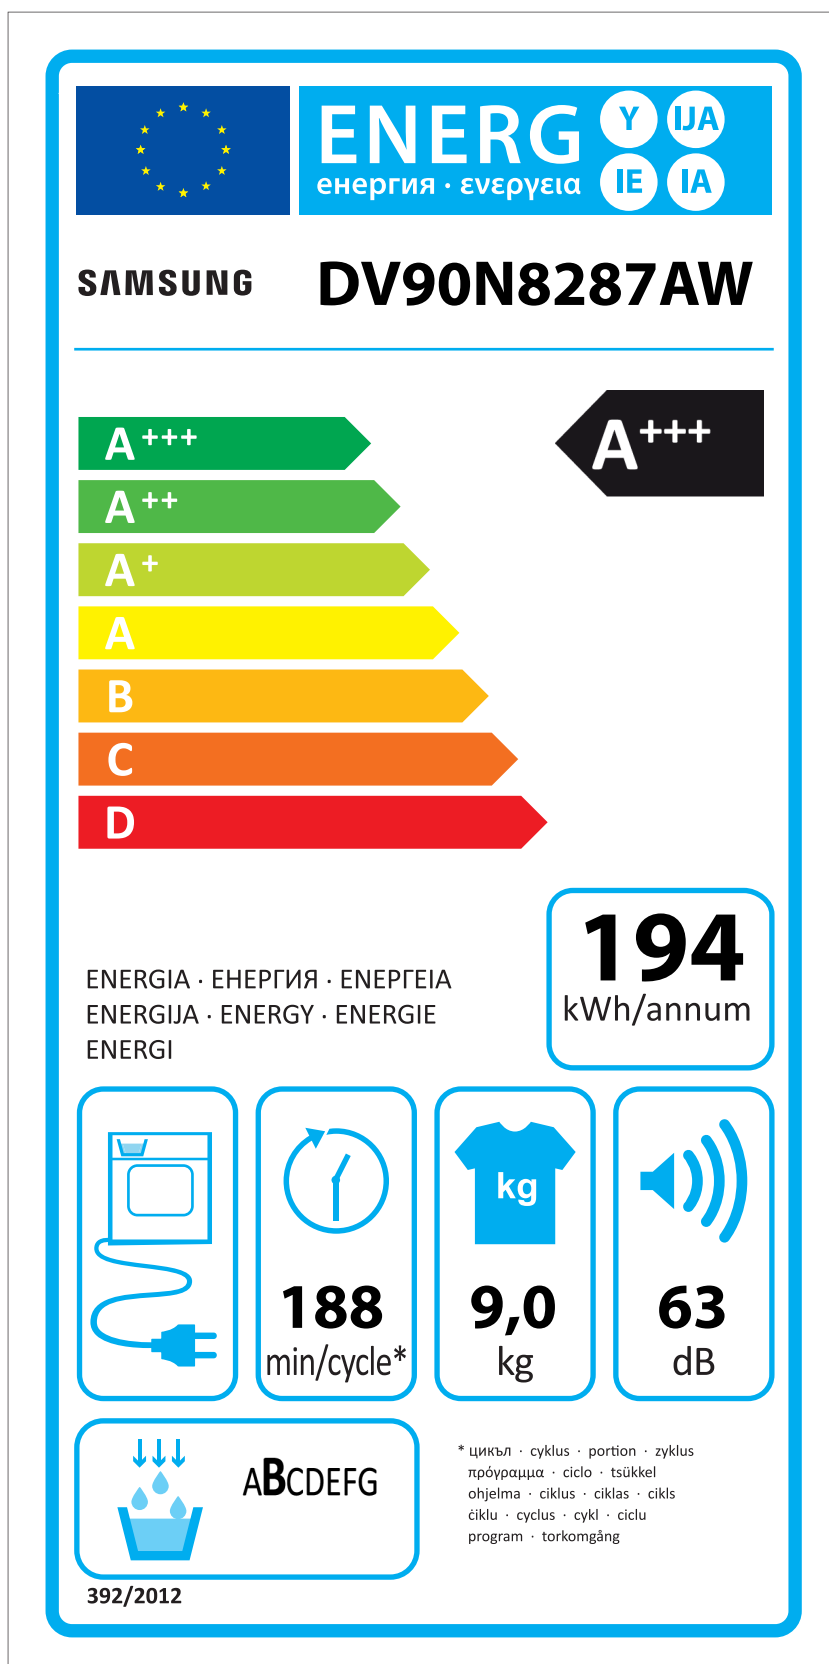

ERP LABEL ENERGY (DRYER CONDENSER TYPE)

CODE : DC68-03225C
Size : 110 x 220 (mm)
Material : ART