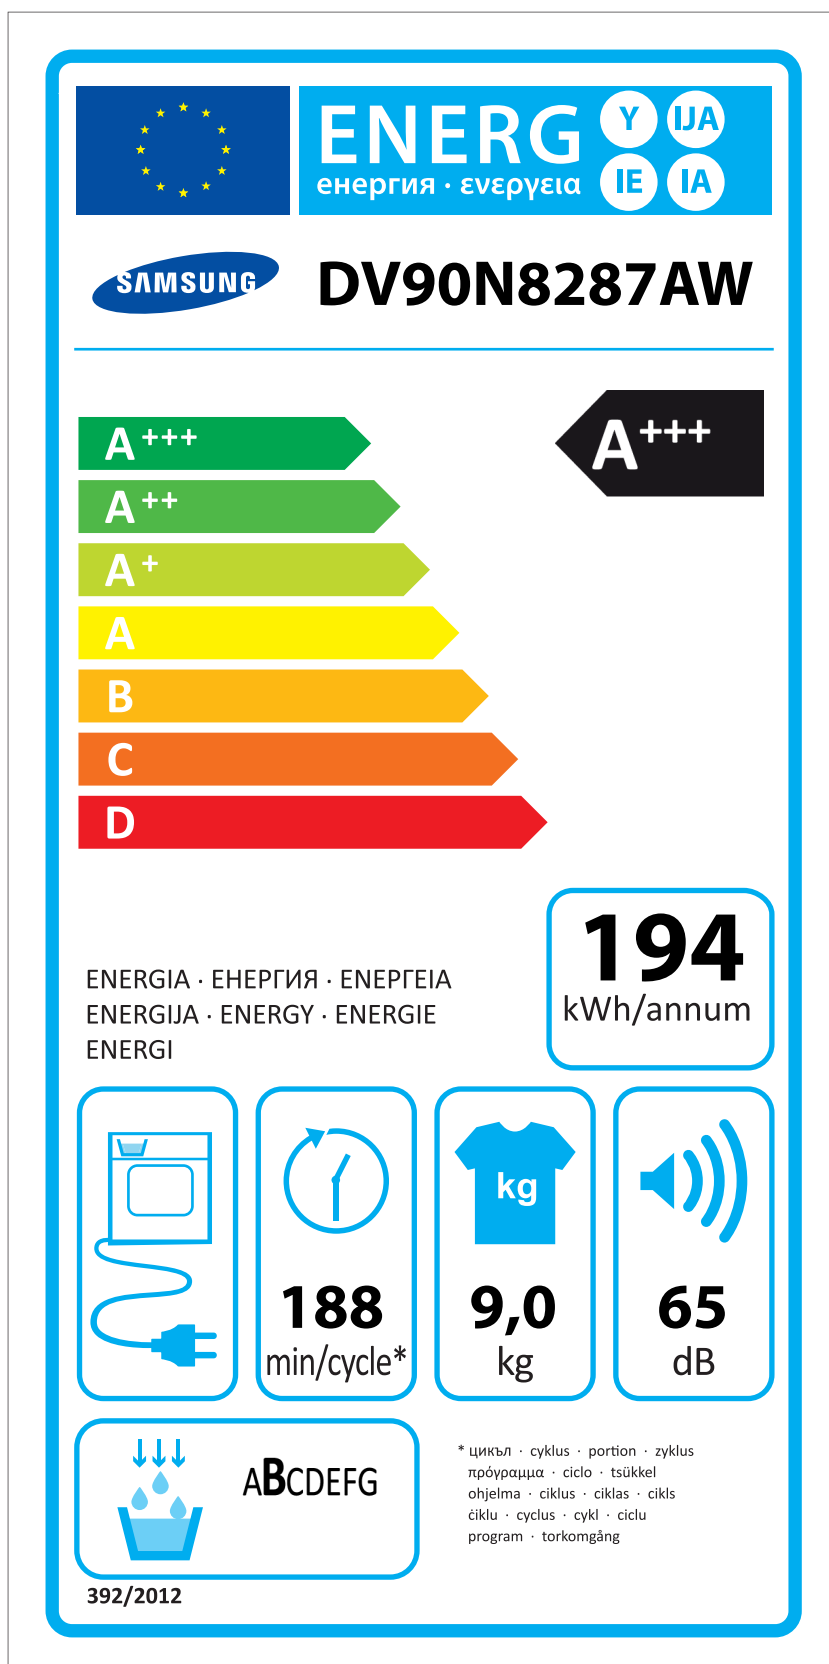

# ERP LABEL ENERGY (DRYER CONDENSER TYPE)

CODE : DC68-03225C  
Size : 110 x 220 (mm)  
Material : ART