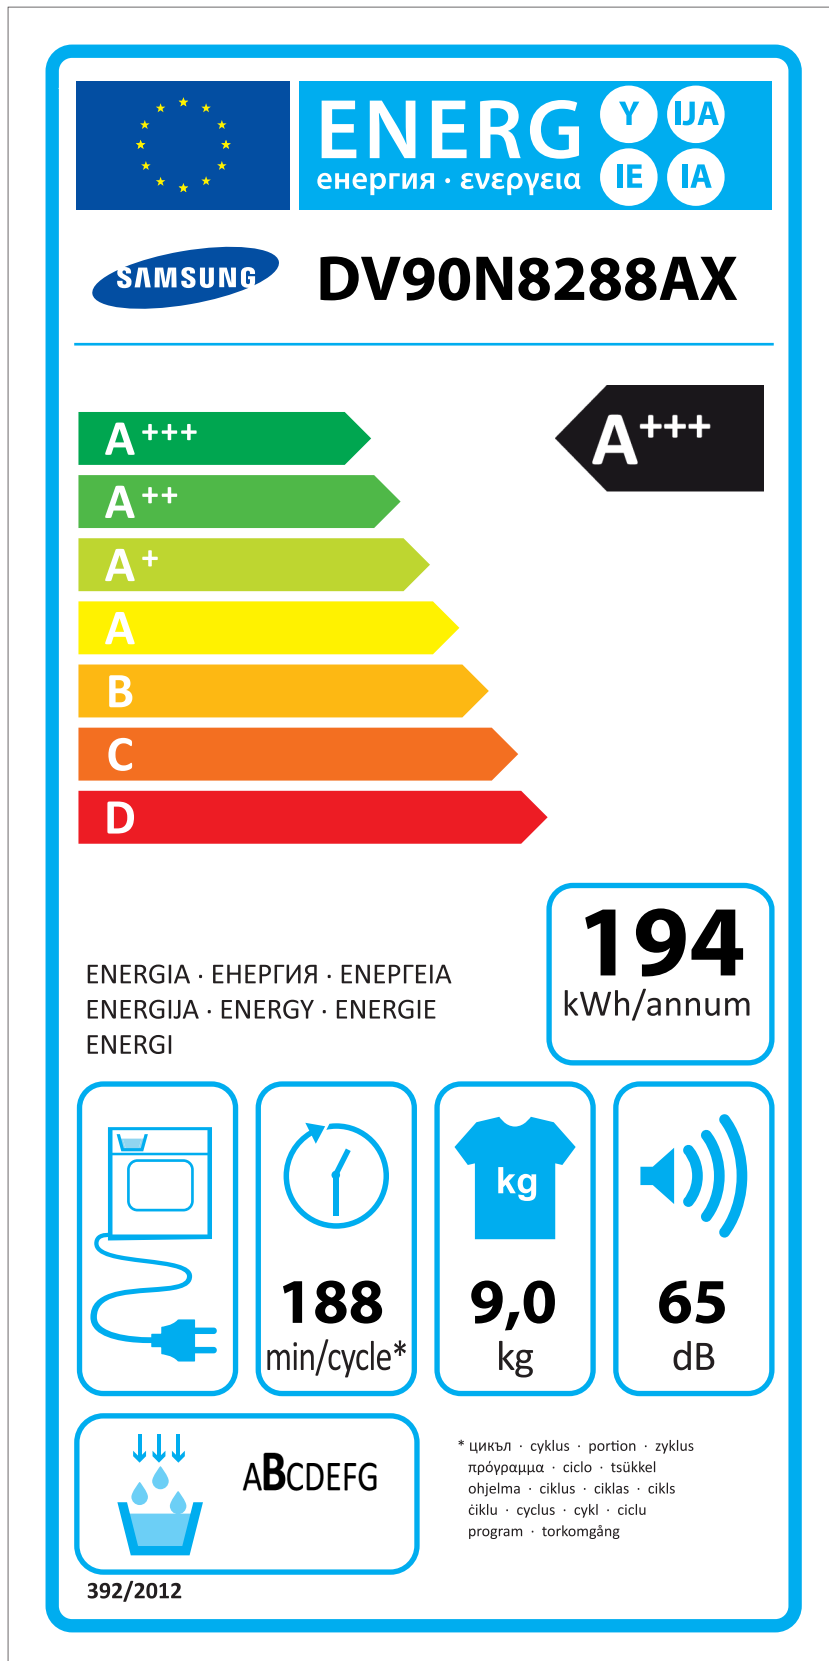

ERP LABEL ENERGY (DRYER CONDENSER TYPE)

CODE : DC68-03225C
Size : 110 x 220 (mm)
Material : ART