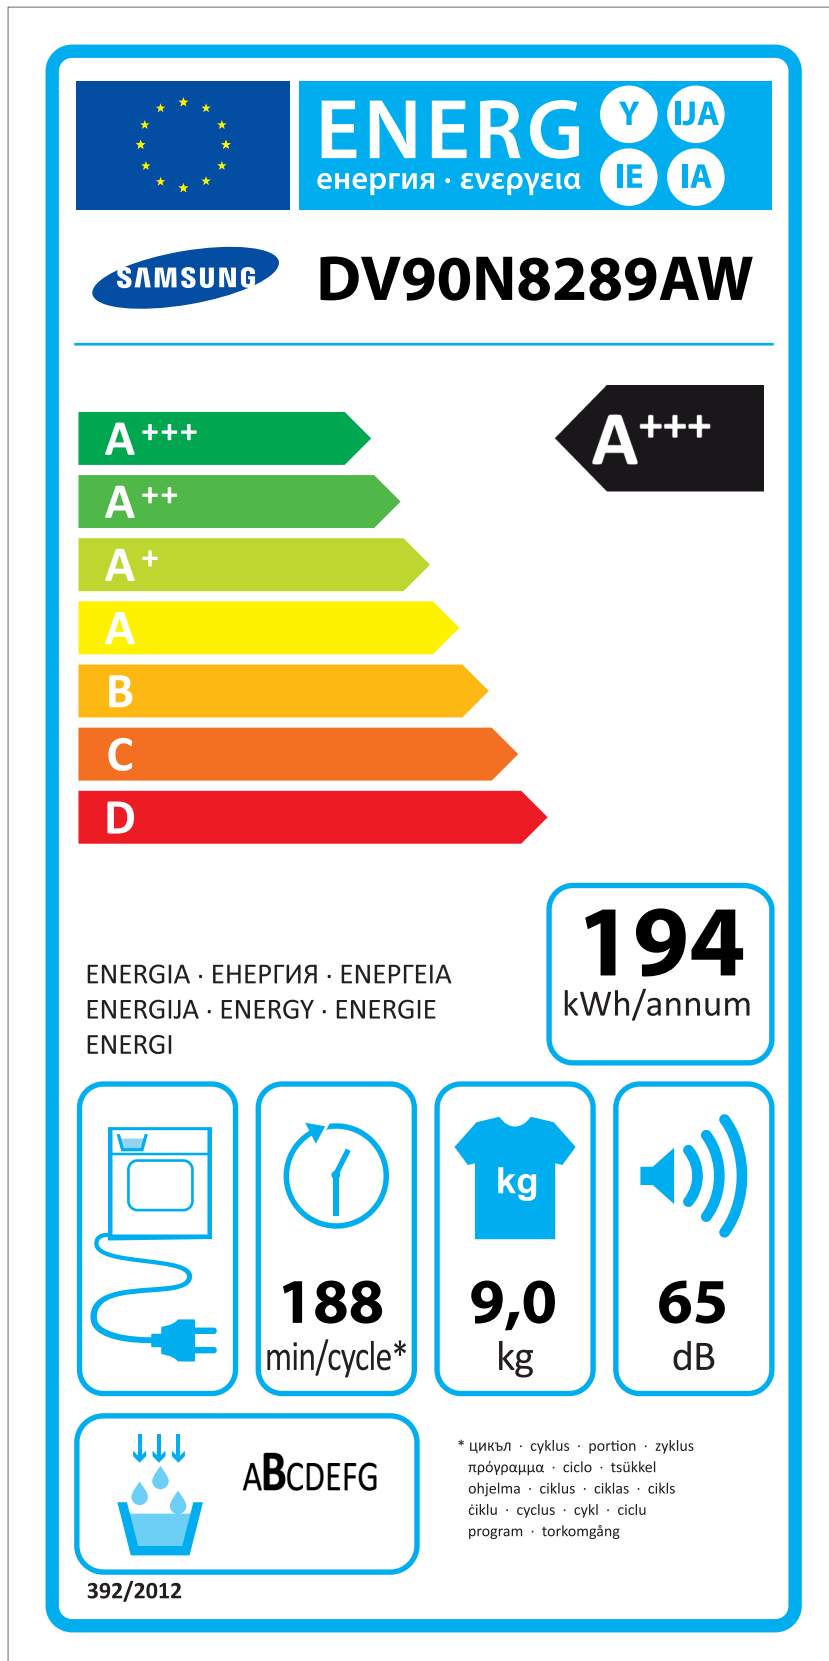

# ERP LABEL ENERGY (DRYER CONDENSER TYPE)

CODE : DC68-03225C  
Size : 110 x 220 (mm)  
Material : ART