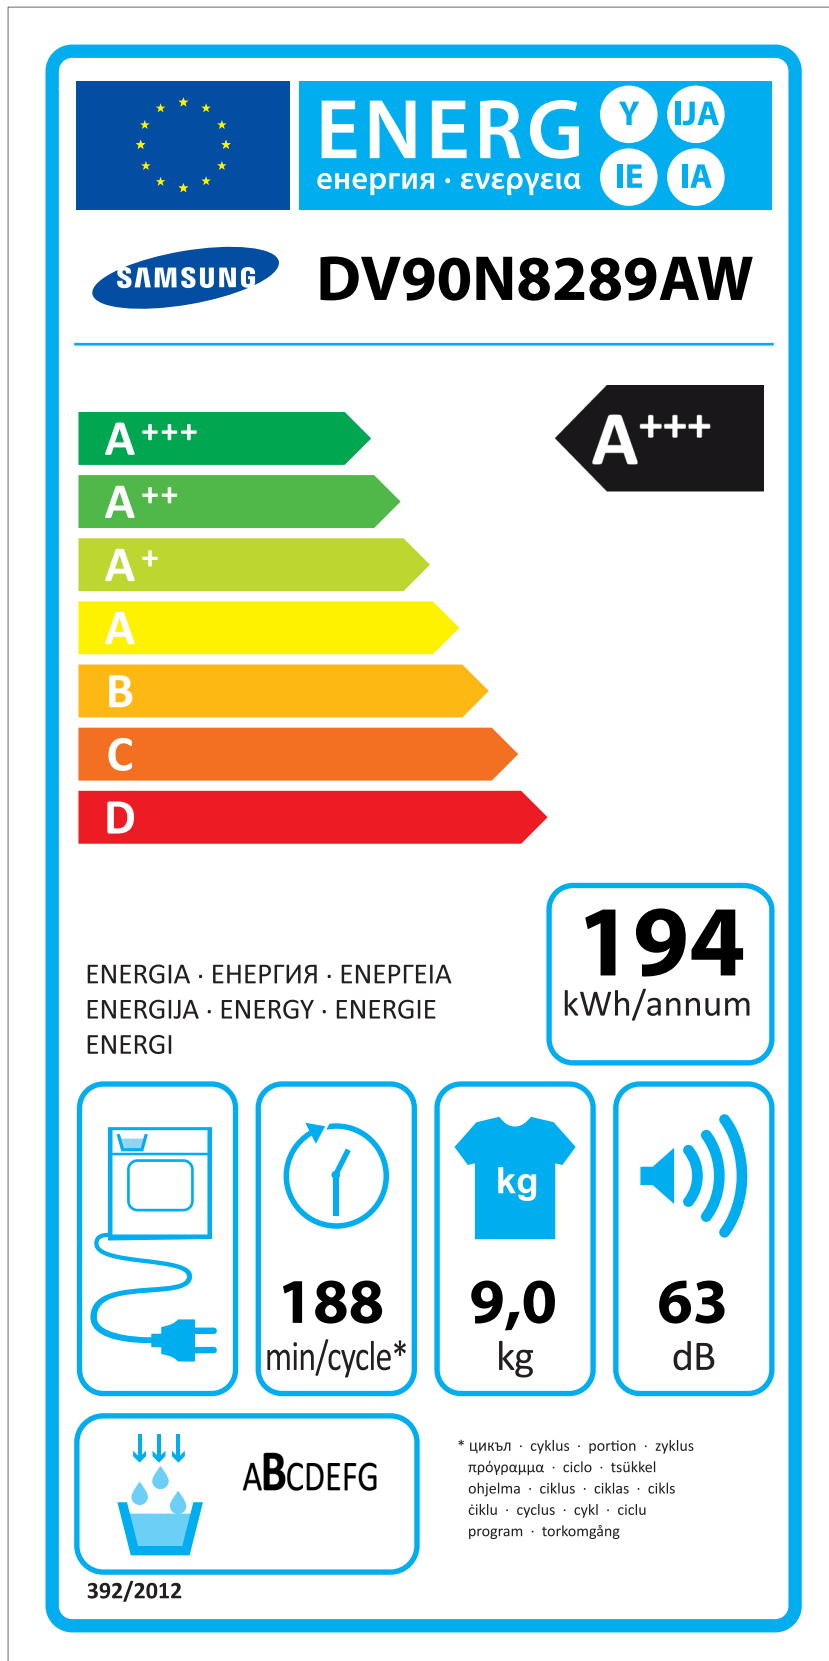

# ERP LABEL ENERGY (DRYER CONDENSER TYPE)

CODE : DC68-03225C  
Size : 110 x 220 (mm)  
Material : ART