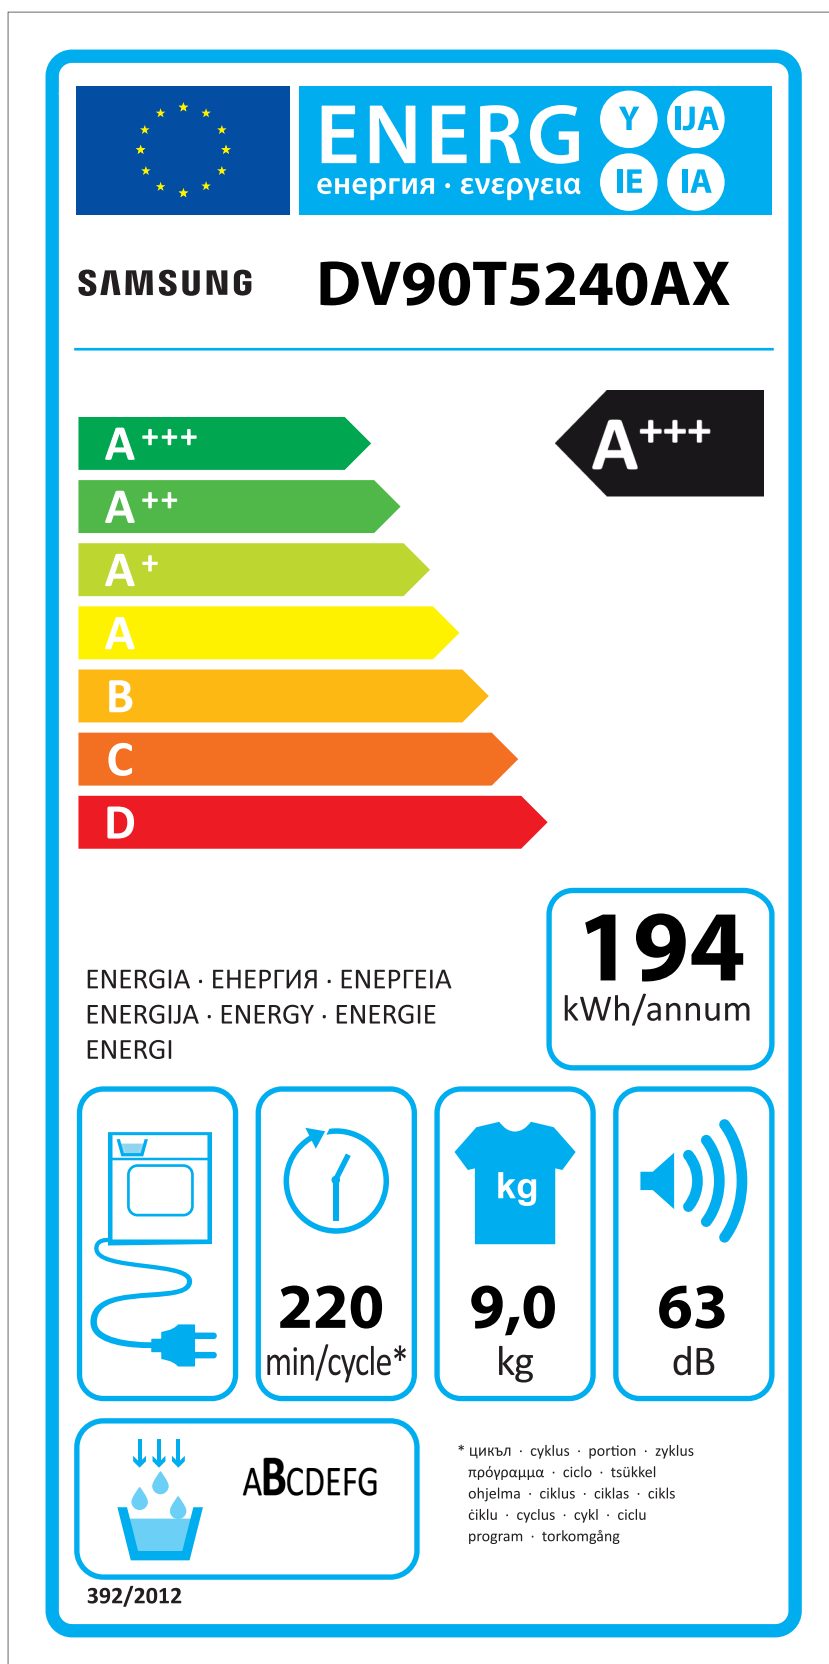

# ERP LABEL ENERGY (DRYER CONDENSER TYPE)

CODE : DC68-03225C  
Size : 110 x 220 (mm)  
Material : ART