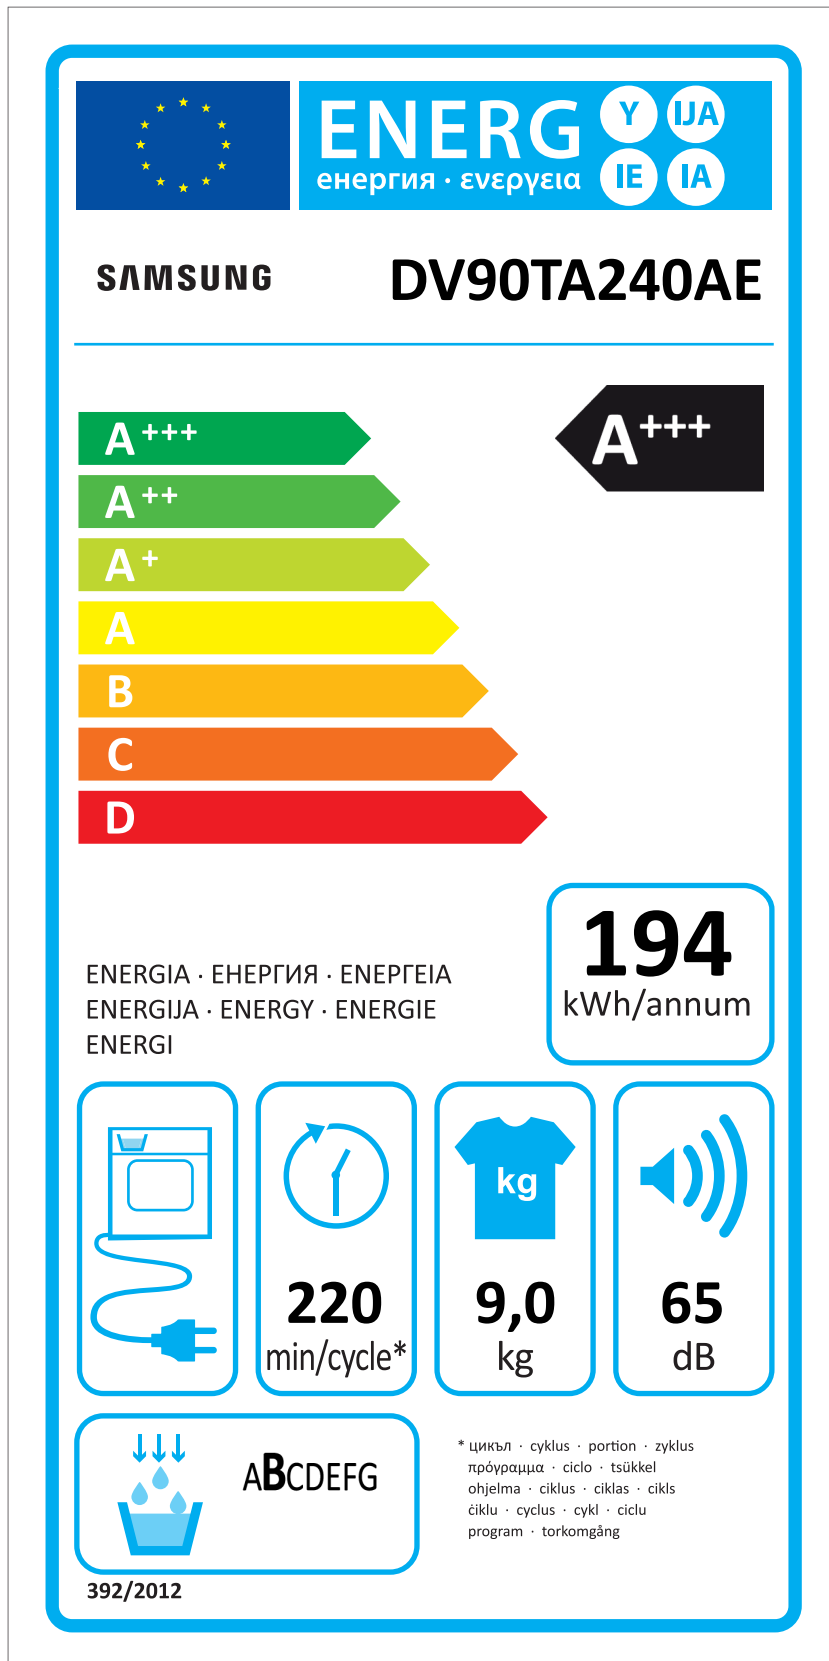

# ERP LABEL ENERGY (DRYER CONDENSER TYPE)

CODE : DC68-03225C  
Size : 110 x 220 (mm)  
Material : ART