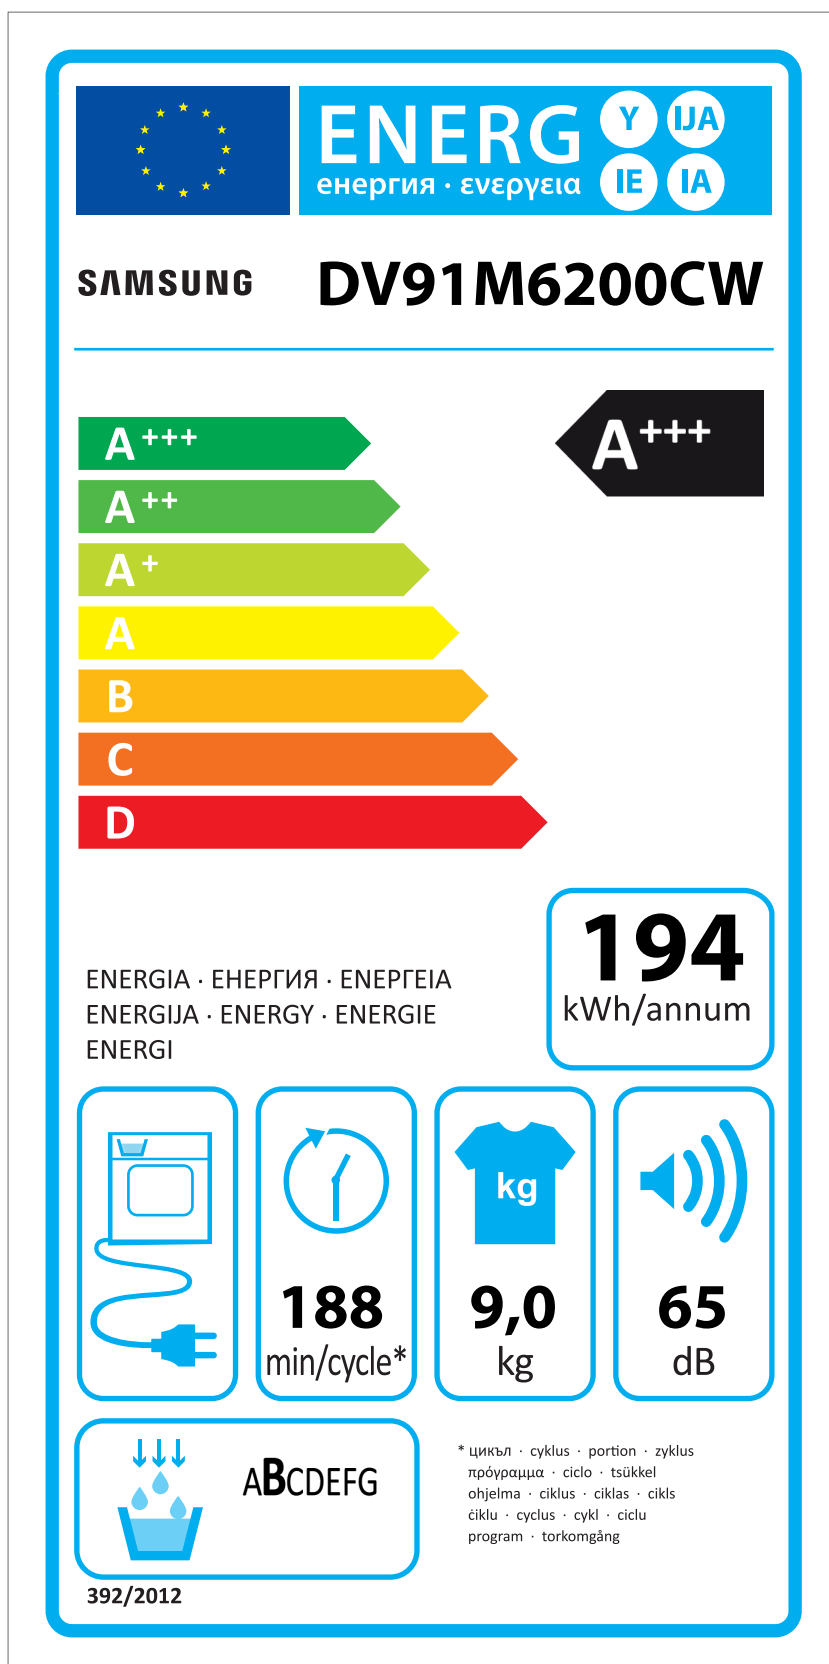

ERP LABEL ENERGY (DRYER CONDENSER TYPE)

CODE : DC68-03225C
Size : 110 x 220 (mm)
Material : ART