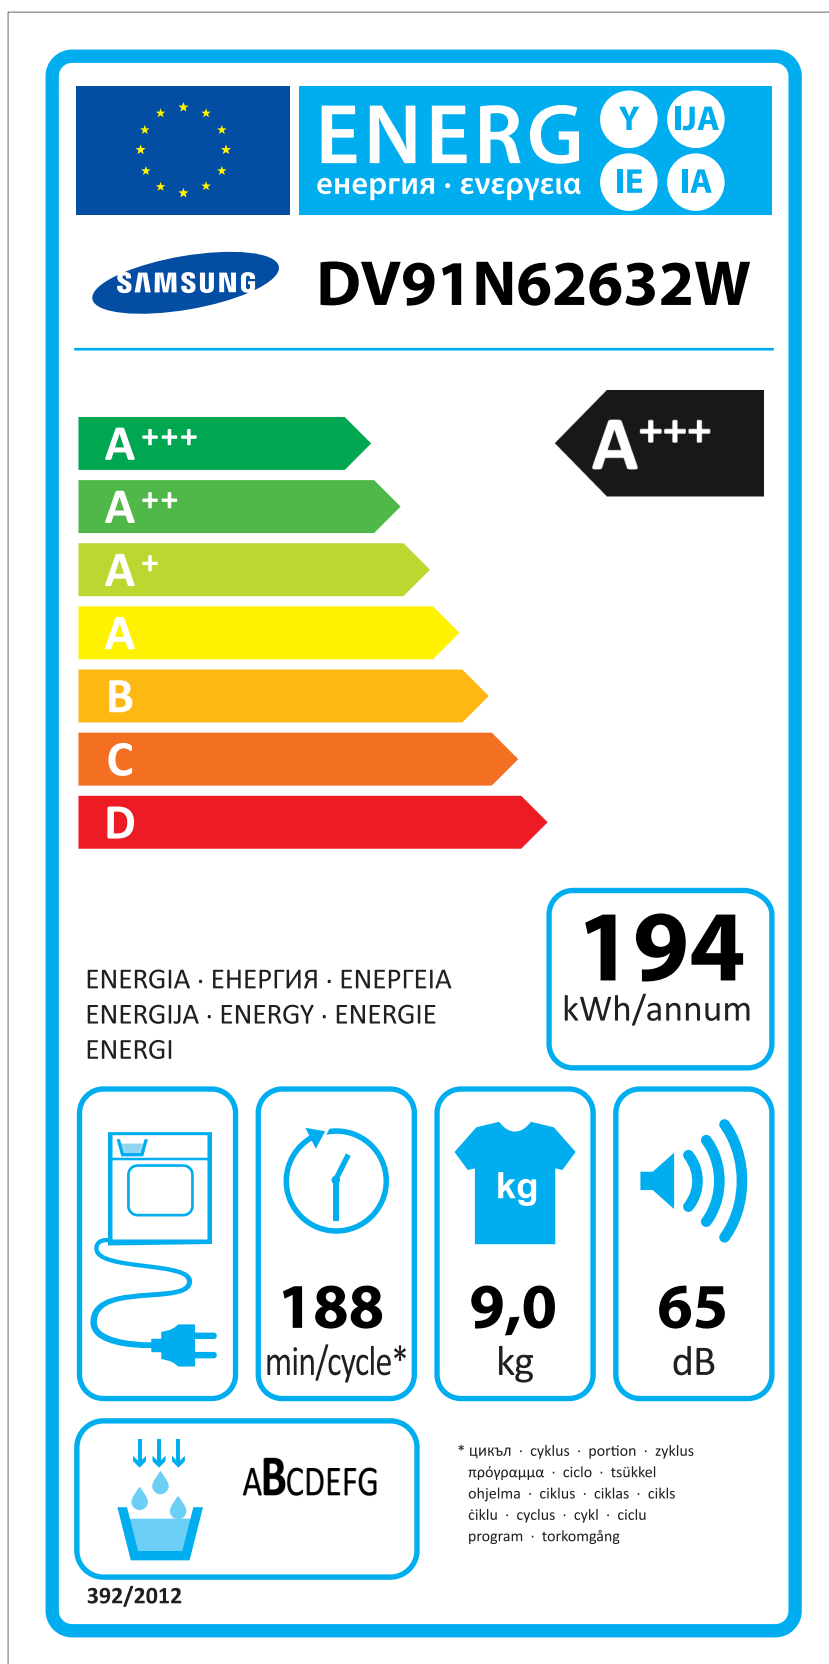

ERP LABEL ENERGY (DRYER CONDENSER TYPE)

CODE : DC68-03225C
Size : 110 x 220 (mm)
Material : ART