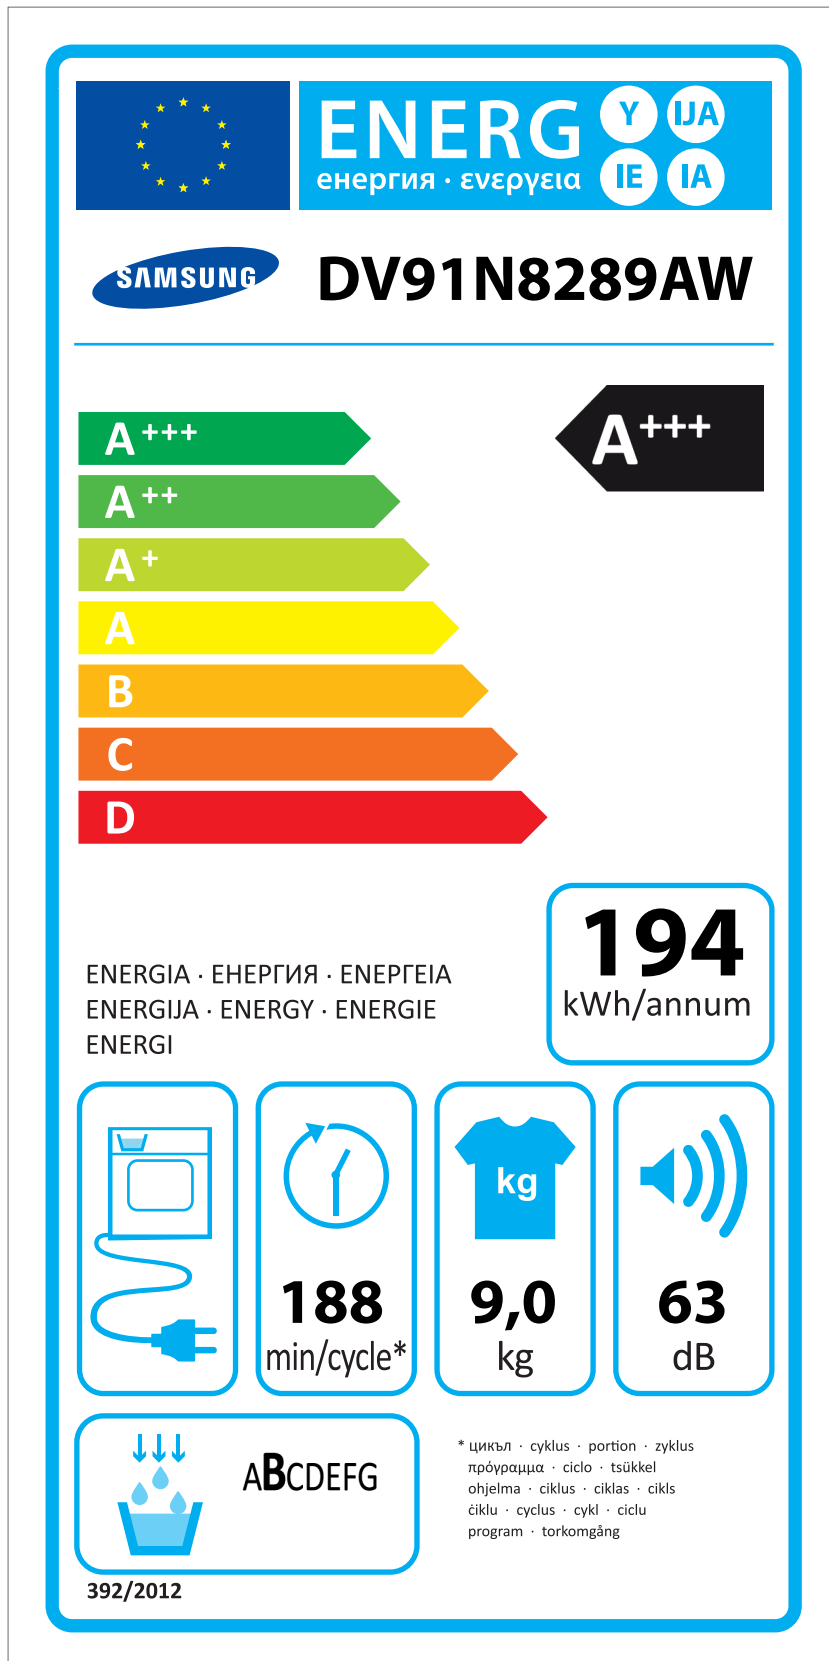

ERP LABEL ENERGY (DRYER CONDENSER TYPE)

CODE : DC68-03225C
Size : 110 x 220 (mm)
Material : ART