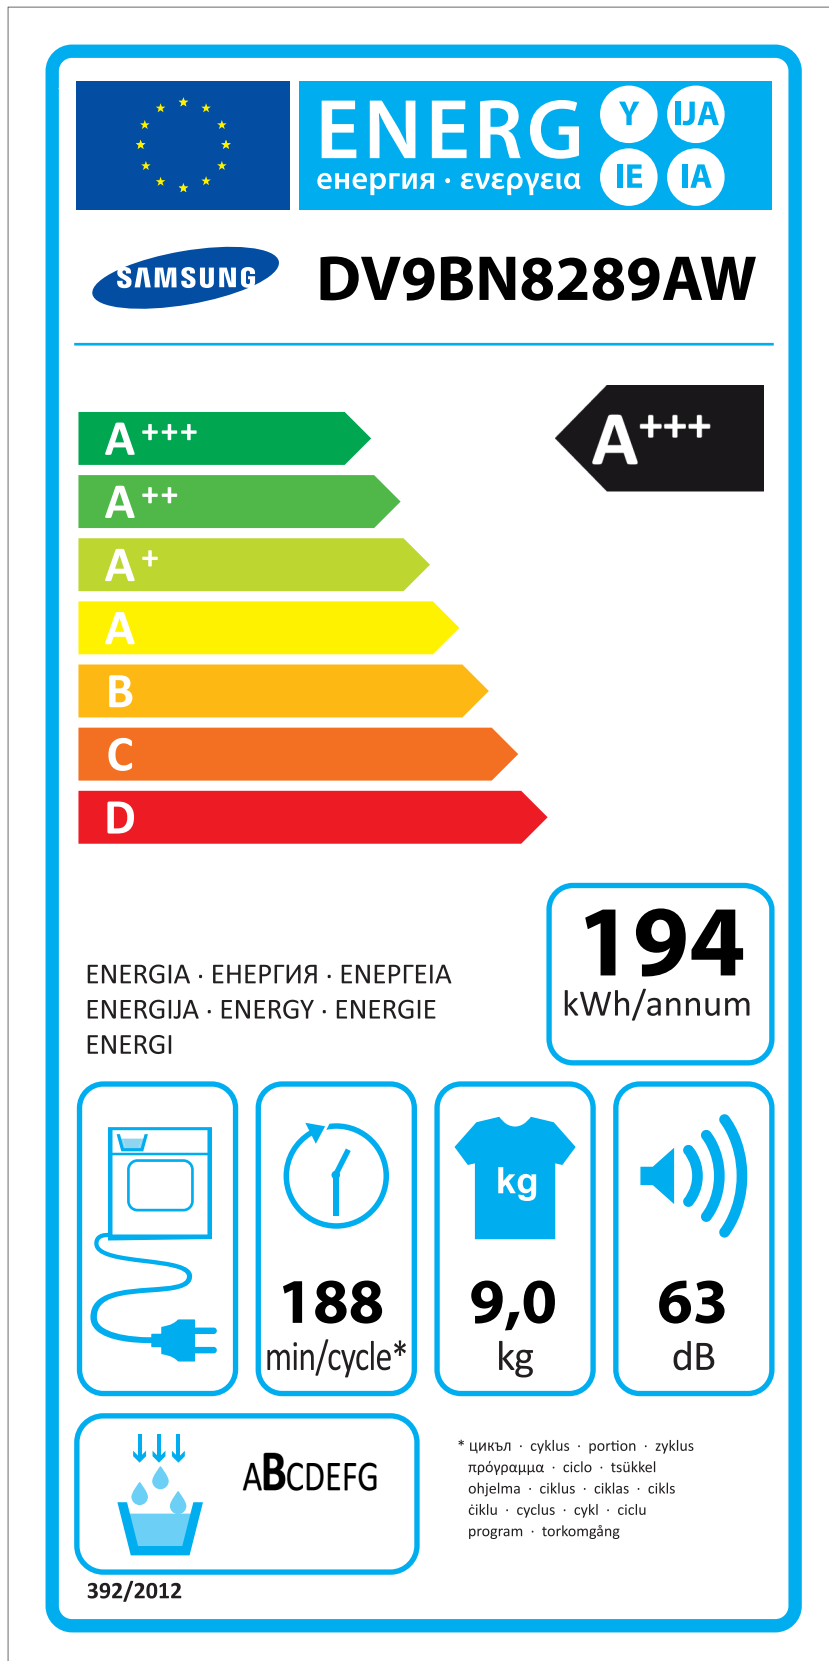

ERP LABEL ENERGY (DRYER CONDENSER TYPE)

CODE : DC68-03225C
Size : 110 x 220 (mm)
Material : ART