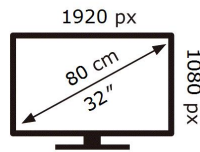

ENERGY

SAMSUNG

HG32EF690DB

50 kWh/1000h

2019/2013