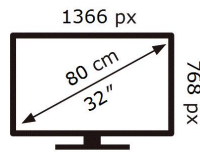

**ENERGY**

SAMSUNG

HG32EJ470NK

**39** kWh/1000h

2019/2013