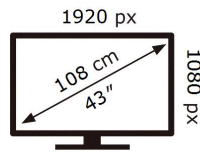

ENERGY

SAMSUNG

HG43EJ470MK

65 kWh/1000h

2019/2013