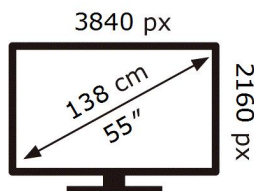

ENERG

SAMSUNG

HG55TS030EB

155 kWh/1000h

ABCDEF **G**

HDR

169 kWh/1000h

2019/2013