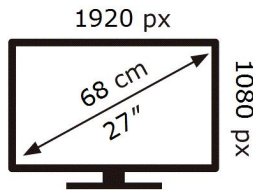

ENERG 

SAMSUNG

C27F390FHR

21 kWh/1000h

2019/2013