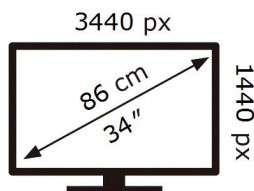

ENERG 

SAMSUNG

C34G55TWWR

37 kWh/1000h

ABCDEF **G**

HDR

55 kWh/1000h

2019/2013