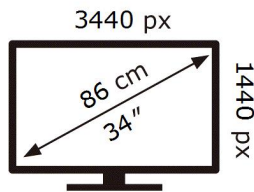

ENERG

SAMSUNG

C34H890WJU

57 kWh/1000h

2019/2013