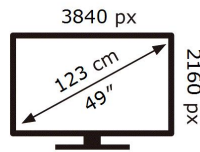

ENERGY

SAMSUNG

QM49R

103 kWh/1000h

2019/2013