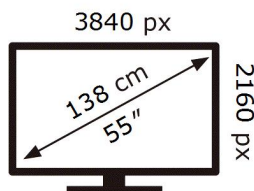

ENERG 

SAMSUNG

BE55T-H

102 kWh/1000h

ABCDEF **G**

126 kWh/1000h

2019/2013