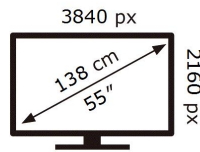

ENERGY

SAMSUNG

VH55R-R

153 kWh/1000h

2019/2013