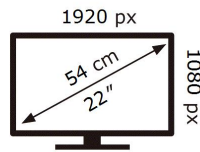

ENERGY

SAMSUNG

S22A330NHU

12 kWh/1000h

2019/2013