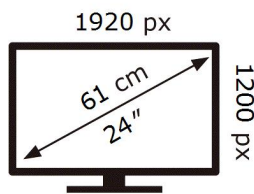

ENERG 

SAMSUNG

S24H650GDU

23 kWh/1000h

2019/2013