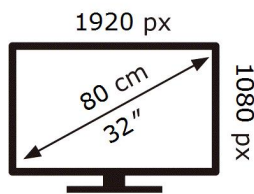

ENERG

SAMSUNG

QE32LS03TBK

60 kWh/1000h

ABCDEF **G**

HDR

65 kWh/1000h

2019/2013